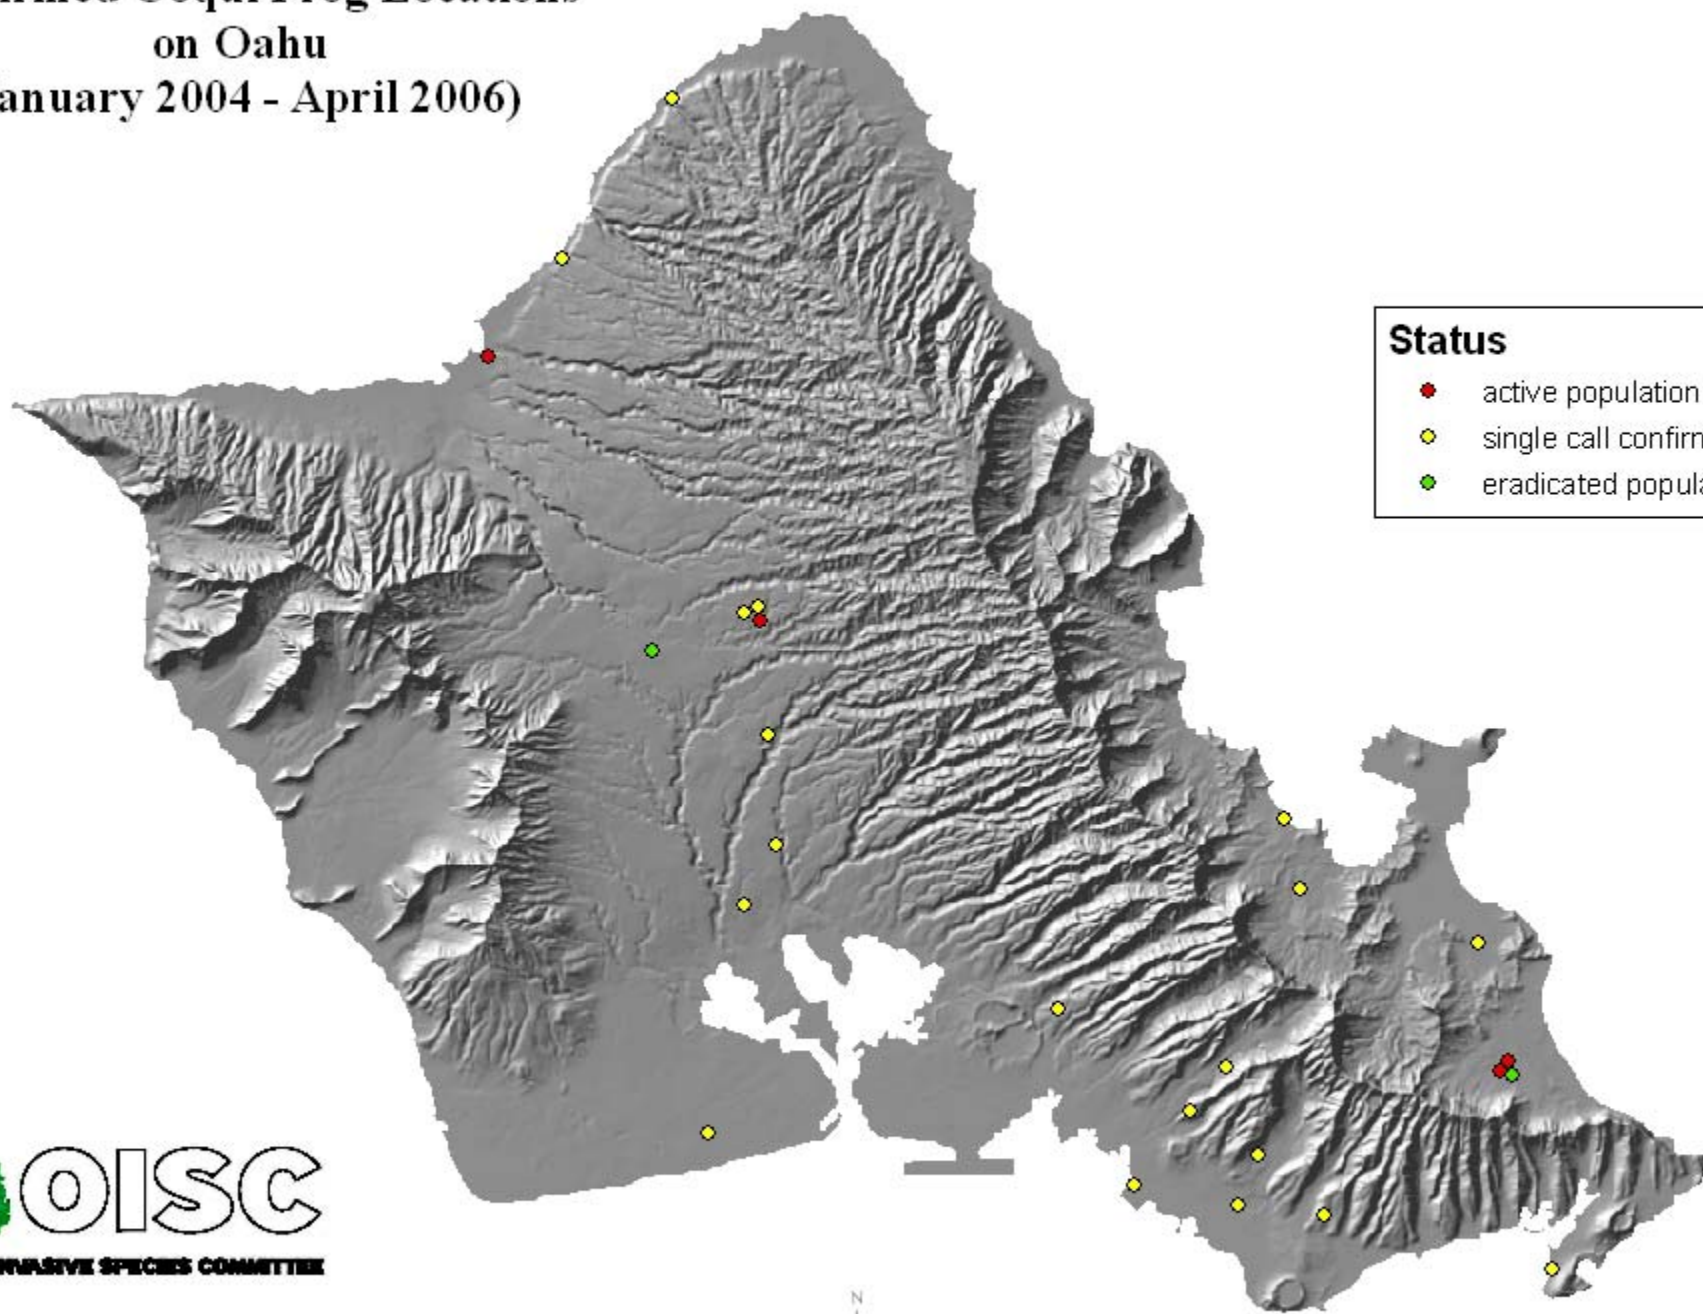

Confirmed Coqui Frog Locations on Oahu (January 2004 - April 2006)

Status

- active population
- single call confirmed
- eradicated population