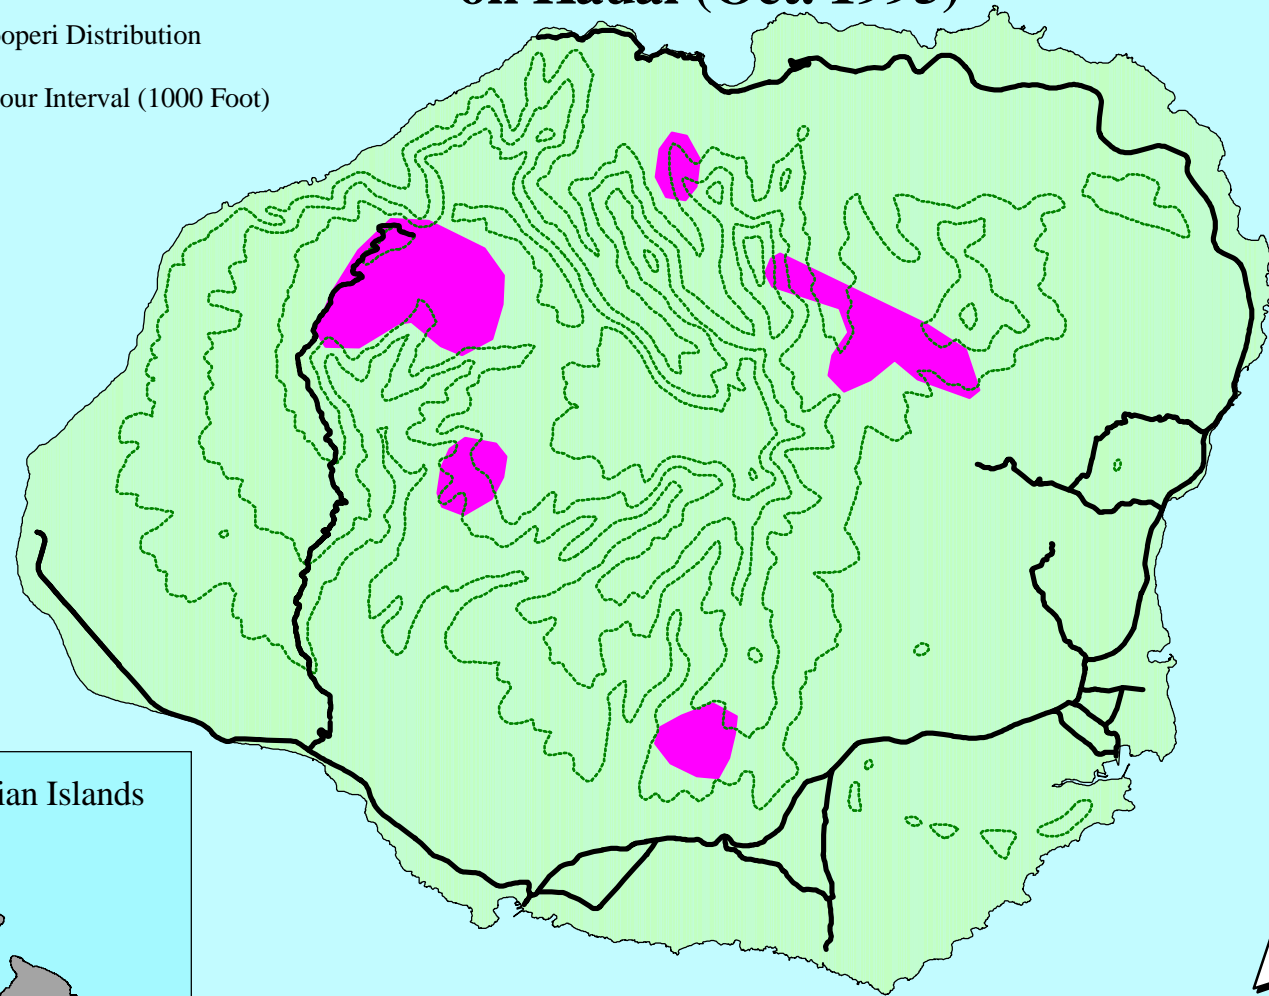

# Sphaeropteris cooperi Estimated Distribution on Kauai (Oct. 1995)

-  Highways
-  S. cooperi Distribution
-  Contour Interval (1000 Foot)

Prepared by the Hawaii Ecosystems at Risk Project (11/96)