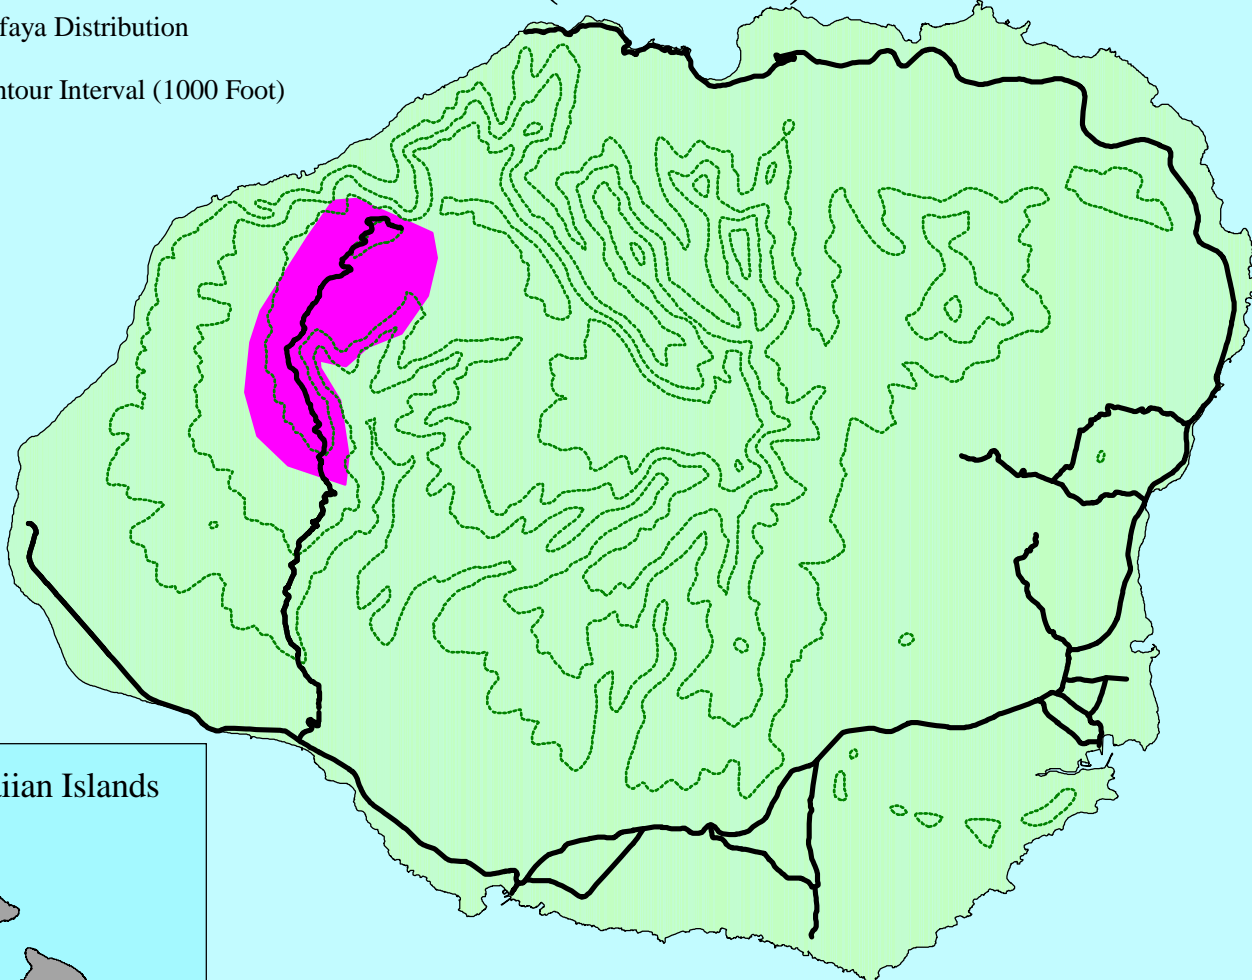

Myrica faya Estimated Distribution on Kauai (Oct. 1995)

-  Highways
-  M. faya Distribution
-  Contour Interval (1000 Foot)

Prepared by the Hawaii Ecosystems at Risk Project (11/96)