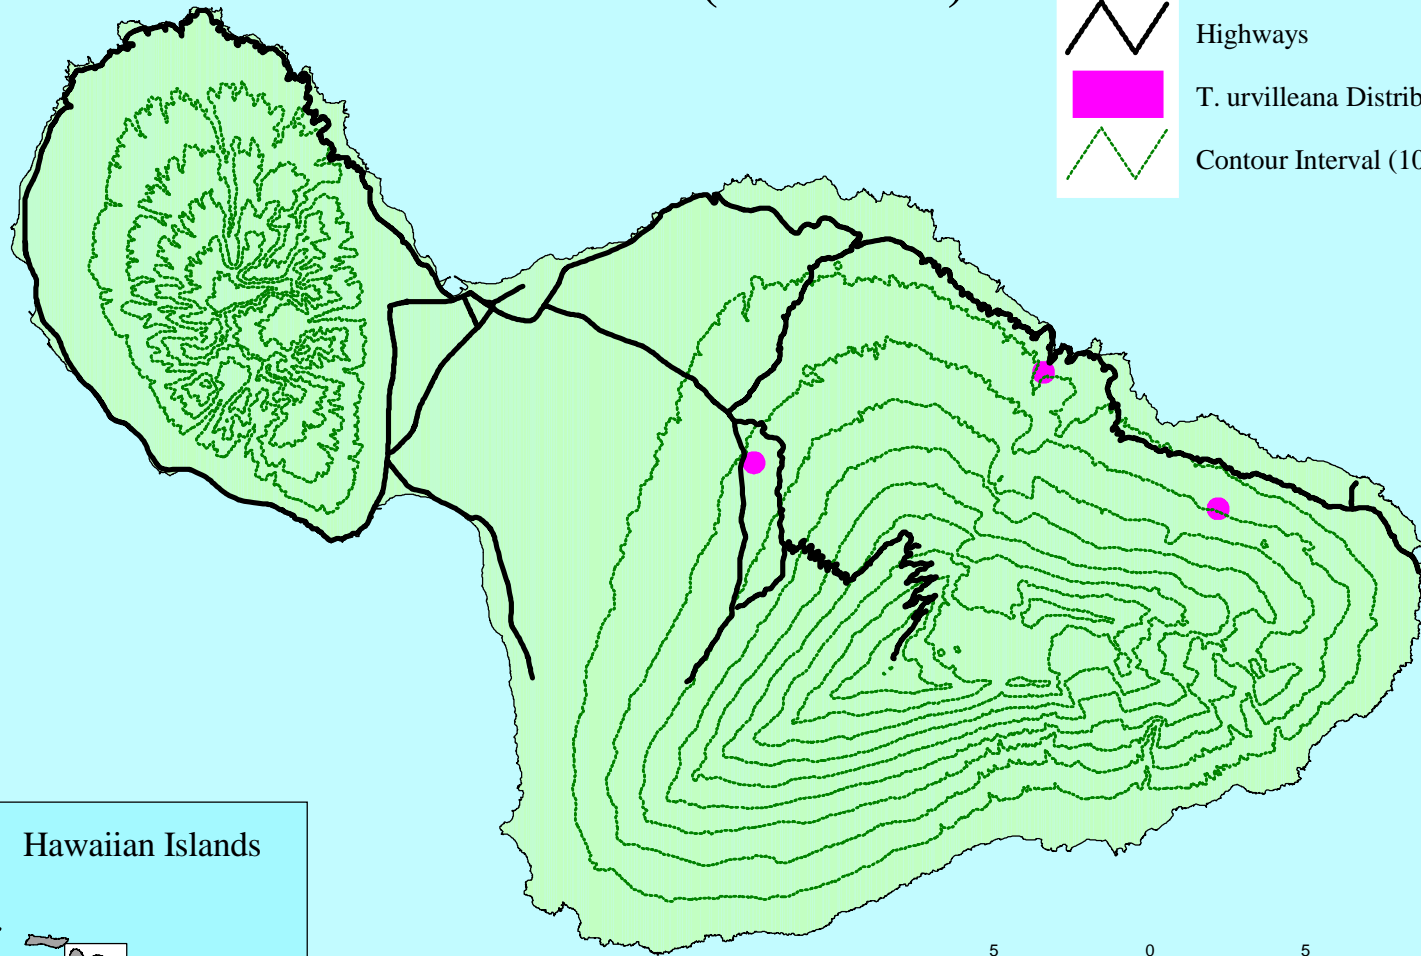

# Tibouchina urvilleana Estimated Distribution on Maui (Jan. 1996)

Prepared by the Hawaii  
Ecosystems at Risk Project (11/96)