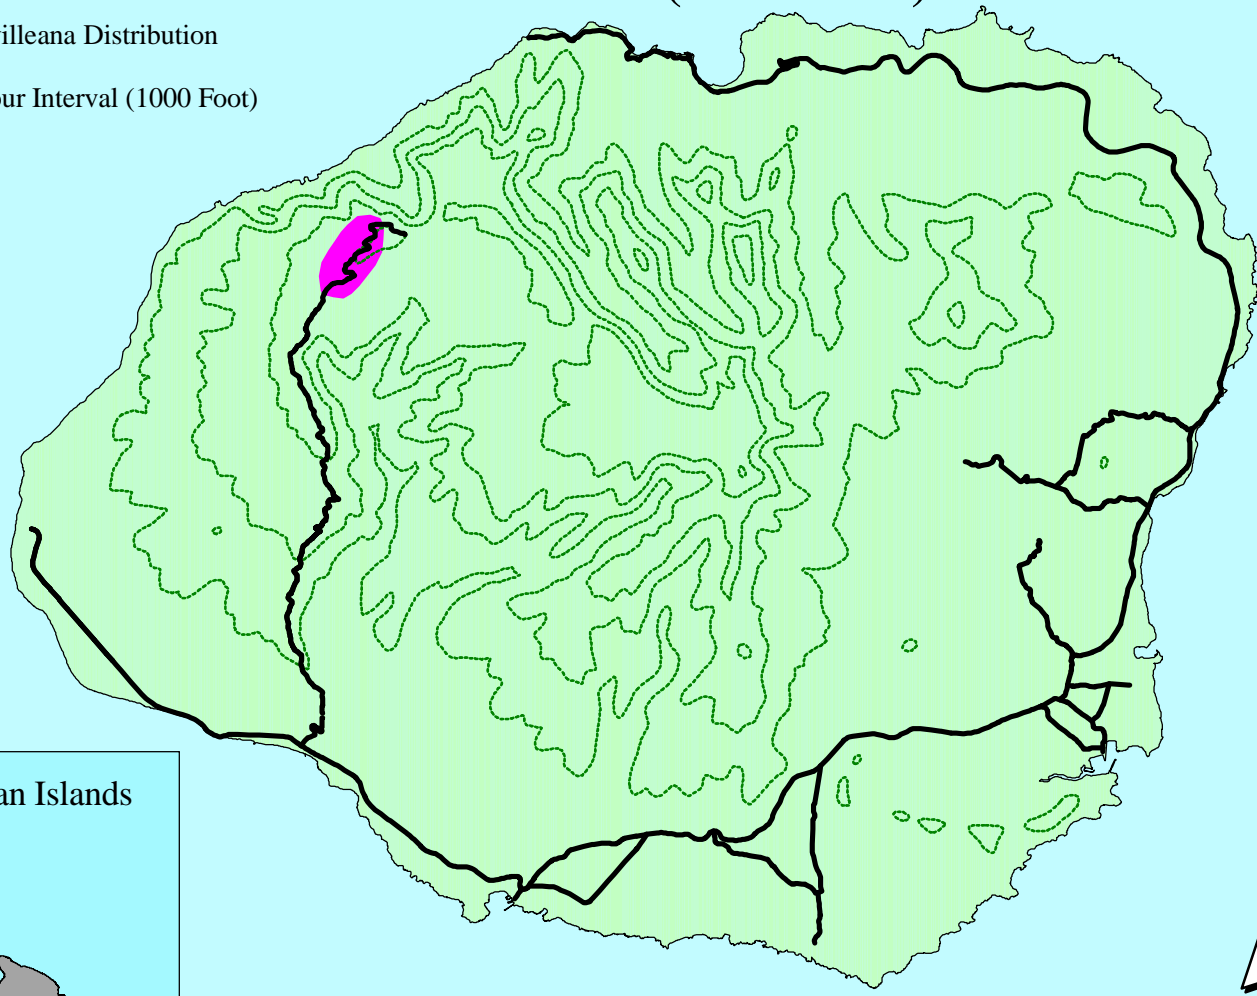

# Tibouchina urvilleana Estimated Distribution on Kauai (Jan. 1996)

-  Highways
-  T. urvilleana Distribution
-  Contour Interval (1000 Foot)

Prepared by the Hawaii Ecosystems at Risk Project (11/96)