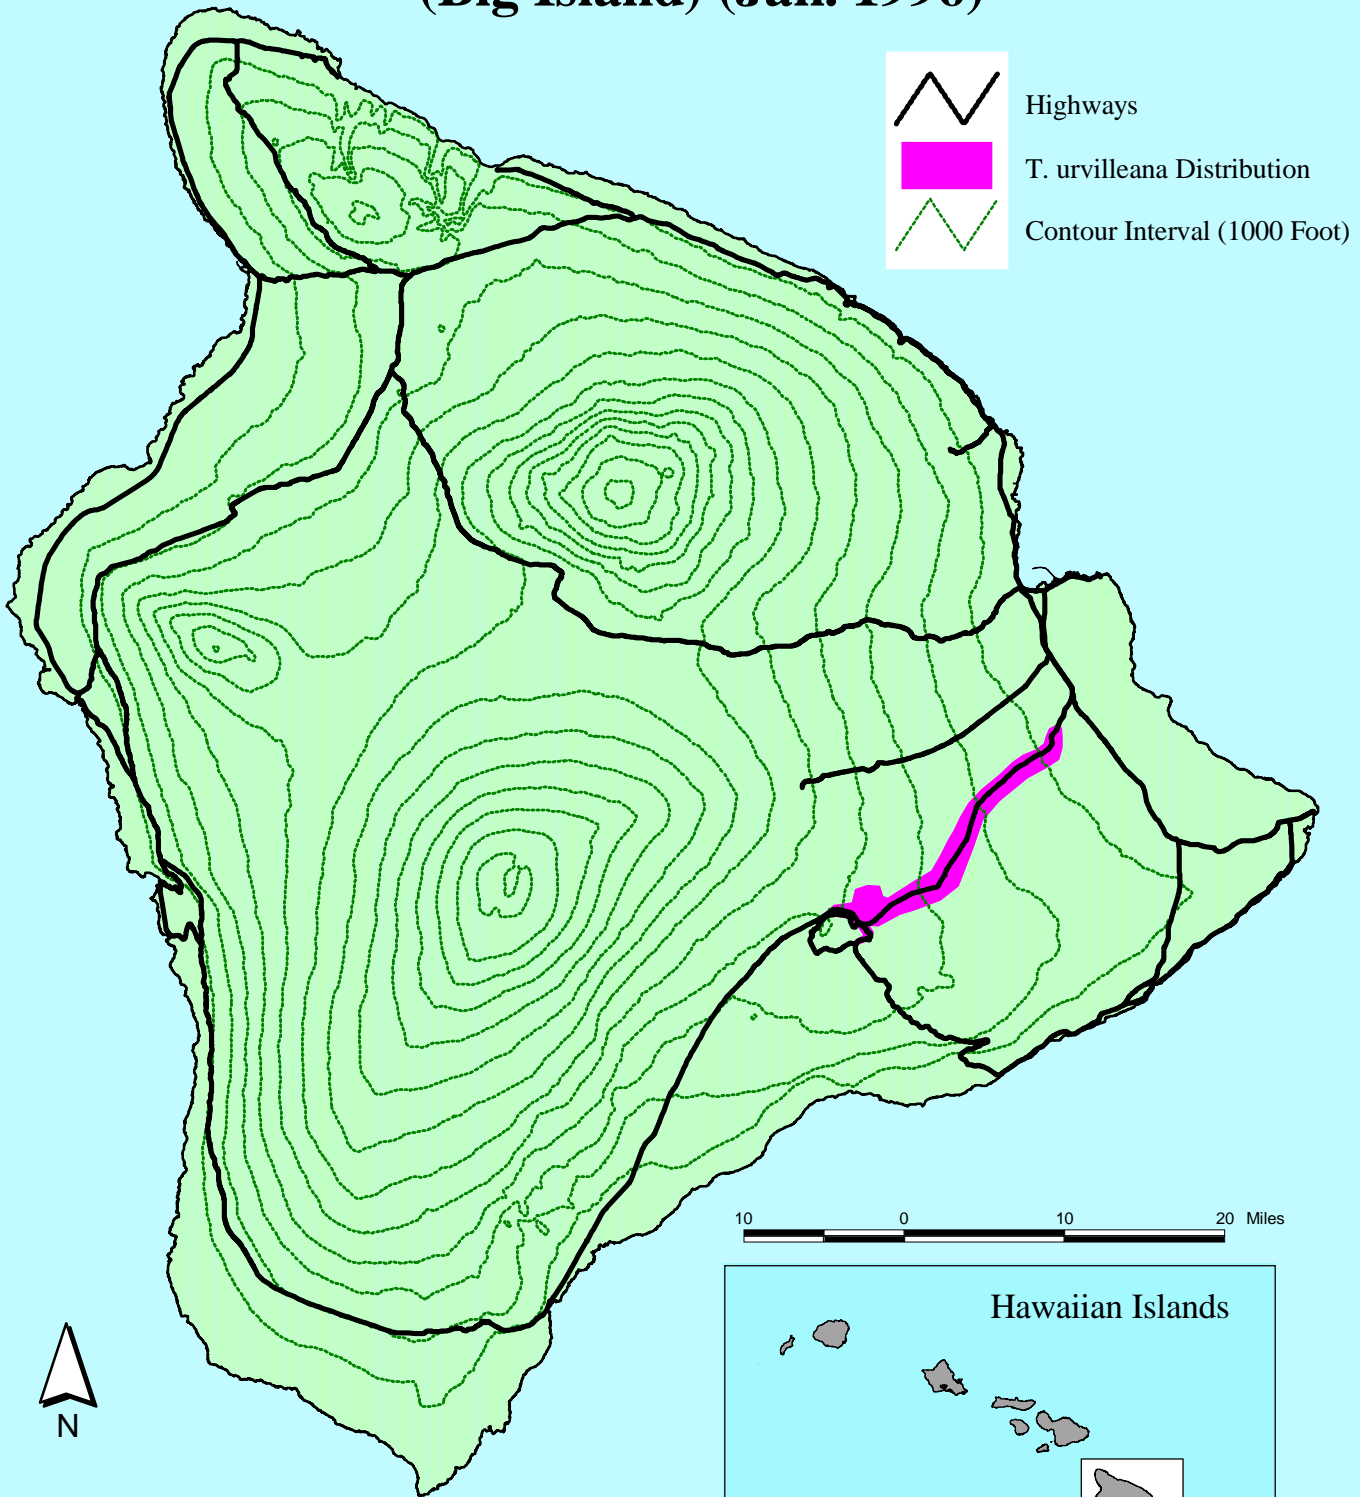

Tibouchina urvilleana Estimated Distribution on Hawaii (Big Island) (Jan. 1996)

Prepared by the Hawaii
Ecosystems at Risk Project (11/96)