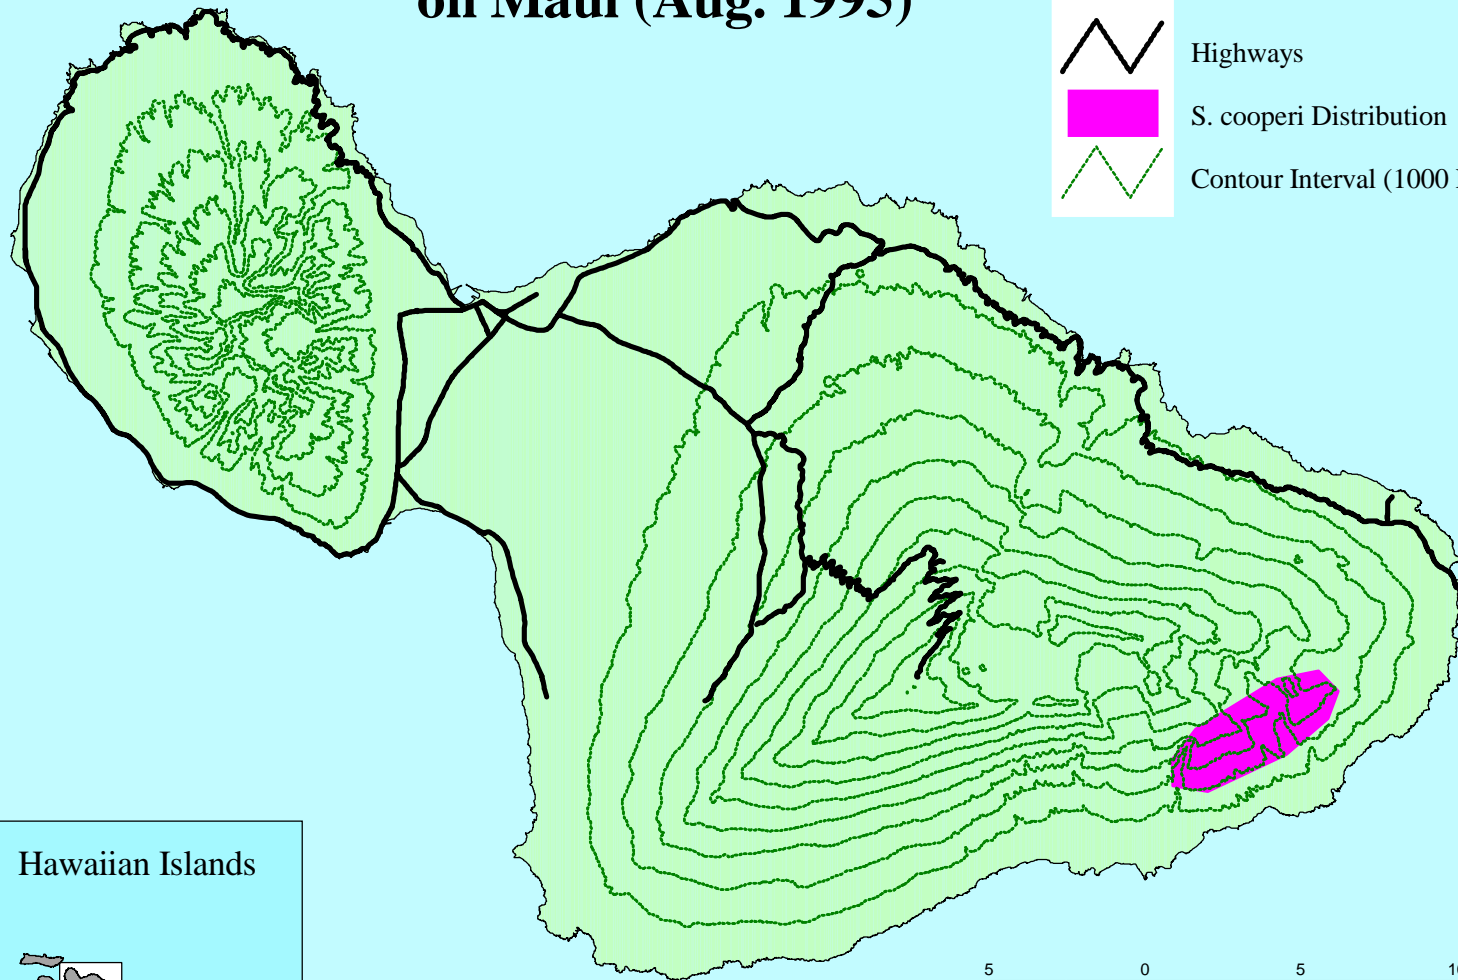

# Sphaeropteris cooperi Estimated Distribution on Maui (Aug. 1995)

-  Highways
-  *S. cooperi* Distribution
-  Contour Interval (1000 Foot)

Prepared by the Hawaii  
Ecosystems at Risk Project (11/96)