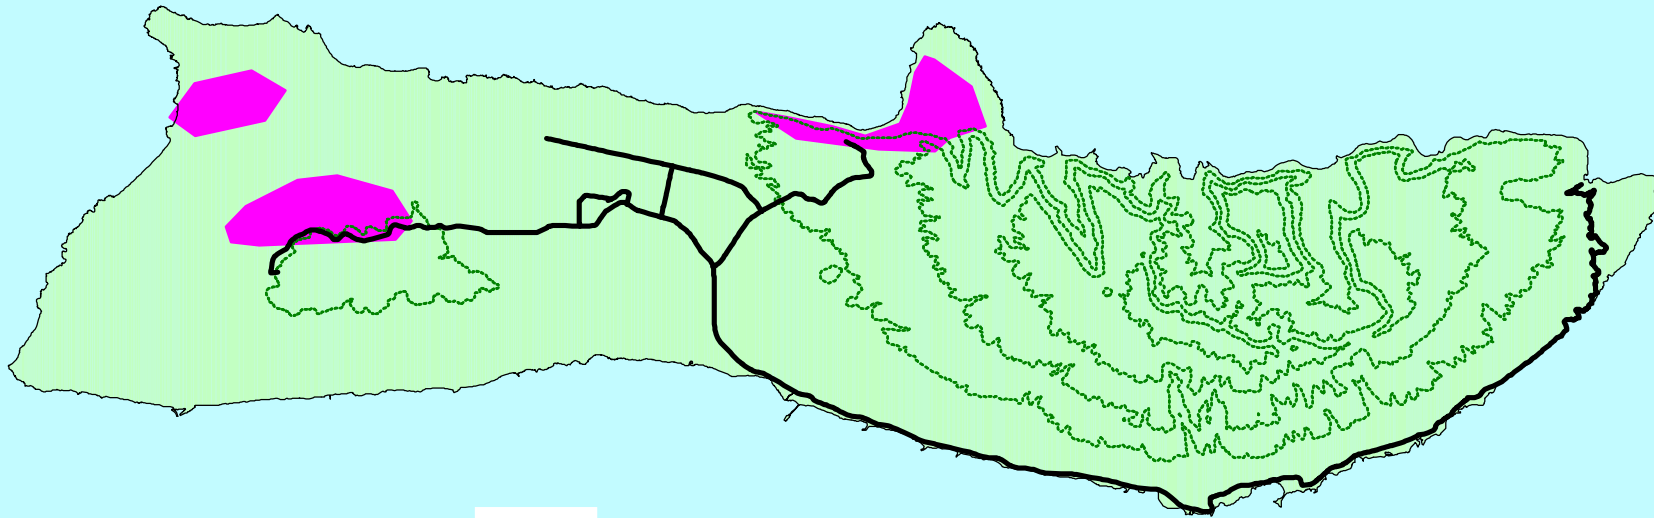

Schinus terebinthifolius Estimated Distribution on Molokai (Nov. 1995)

Prepared by the Hawaii
Ecosystems at Risk Project (11/96)