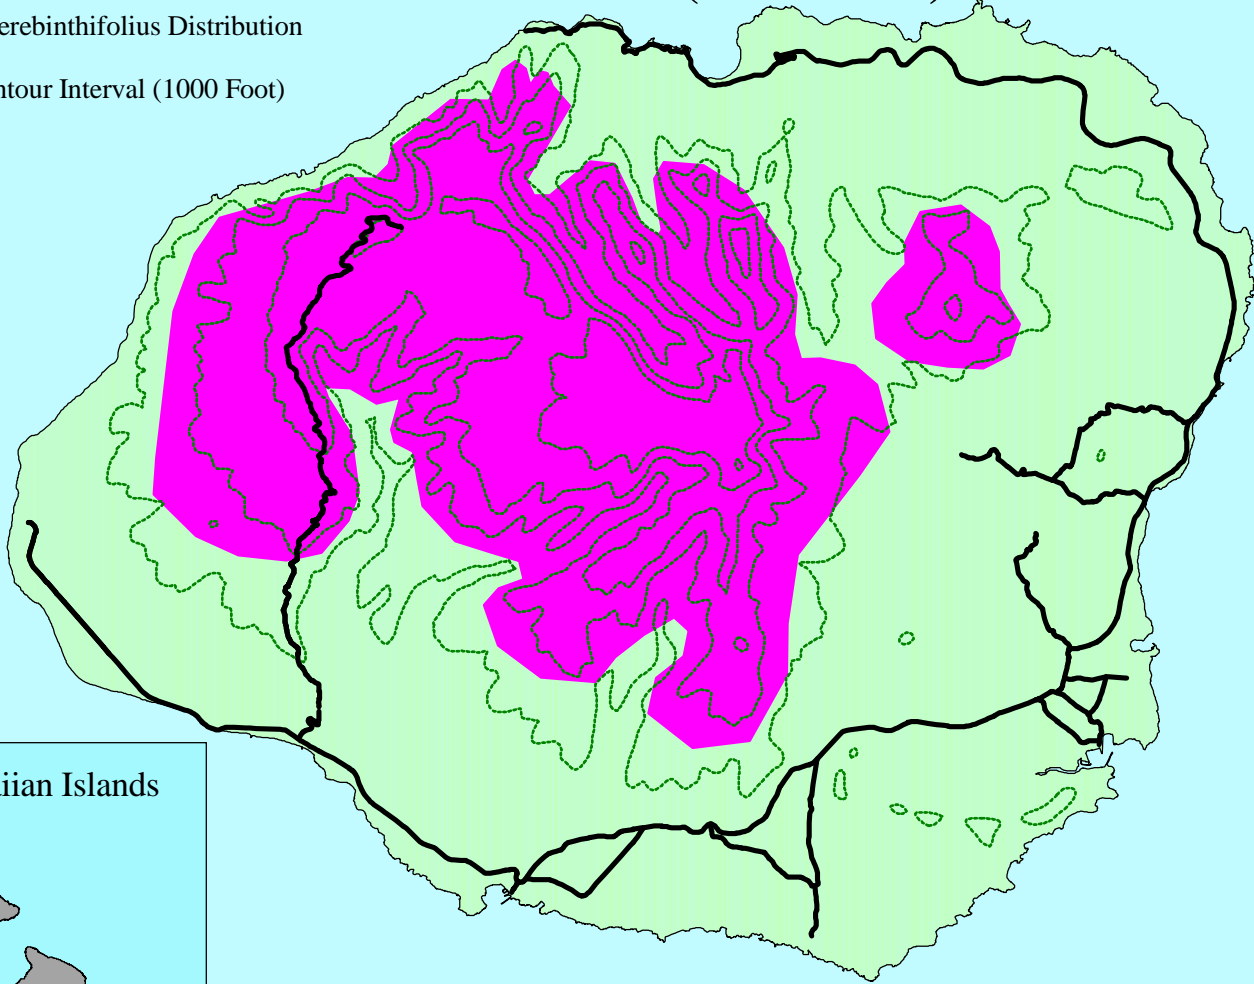

Schinus terebinthifolius Estimated Distribution on Kauai (Oct. 1995)

Highways

S. terebinthifolius Distribution

Contour Interval (1000 Foot)

Prepared by the Hawaii Ecosystems at Risk Project (11/96)