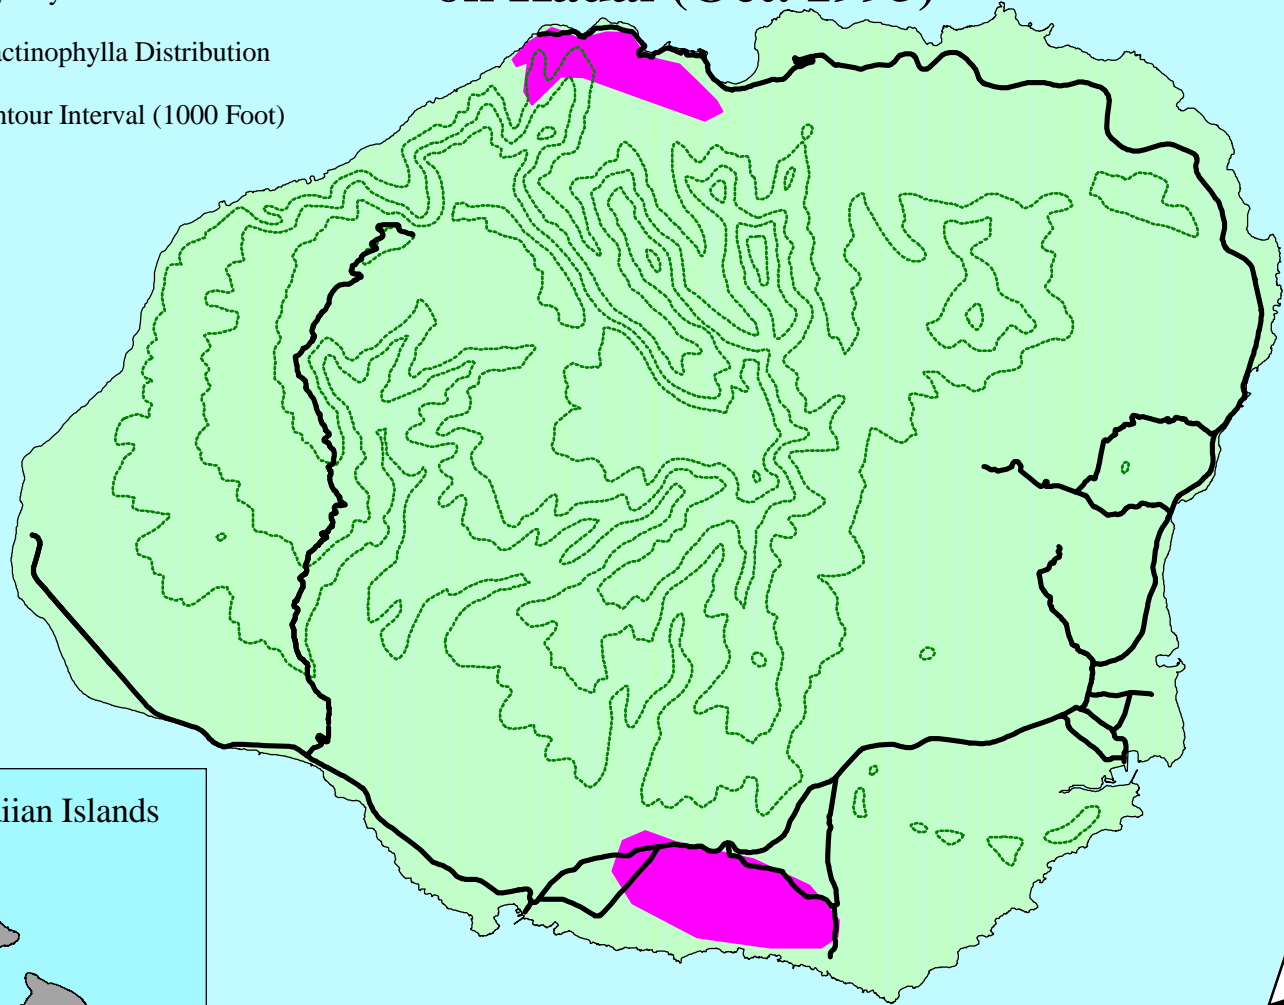

Schefflera actinophylla Estimated Distribution on Kauai (Oct. 1995)

-  Highways
-  *S. actinophylla* Distribution
-  Contour Interval (1000 Foot)

Prepared by the Hawaii Ecosystems at Risk Project (11/96)