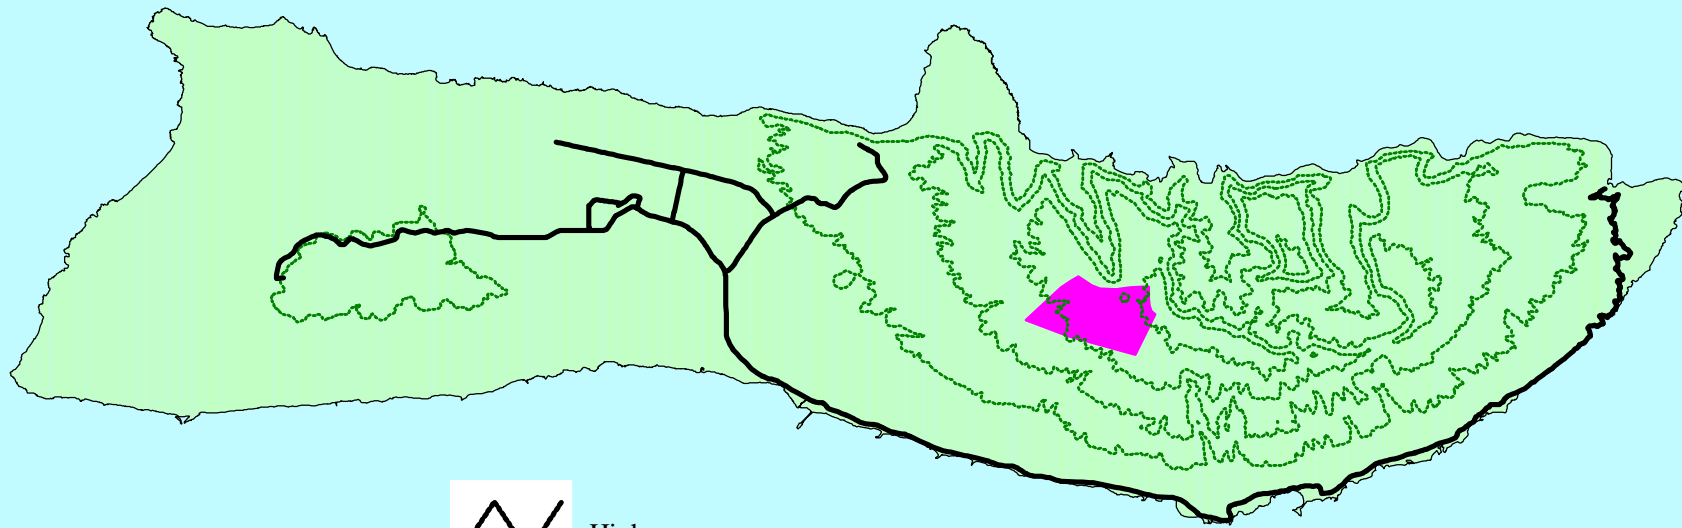

Rubus argutus Estimated Distribution on Molokai (Nov. 1995)

Prepared by the Hawaii
Ecosystems at Risk Project (11/96)