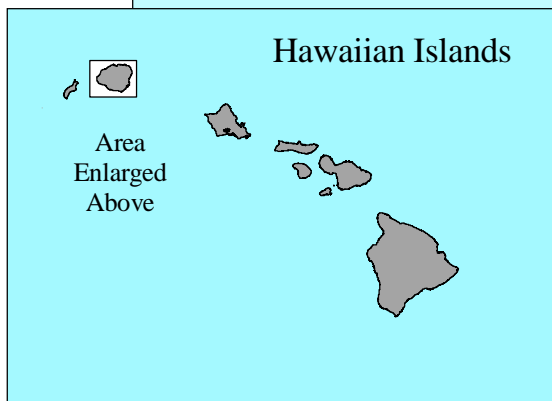

Rhodomlyrtus tomentosa Estimated Distribution on Kauai (Oct. 1995)

Highways

R. tomentosa Distribution

Contour Interval (1000 Foot)

Prepared by the Hawaii Ecosystems at Risk Project (11/96)