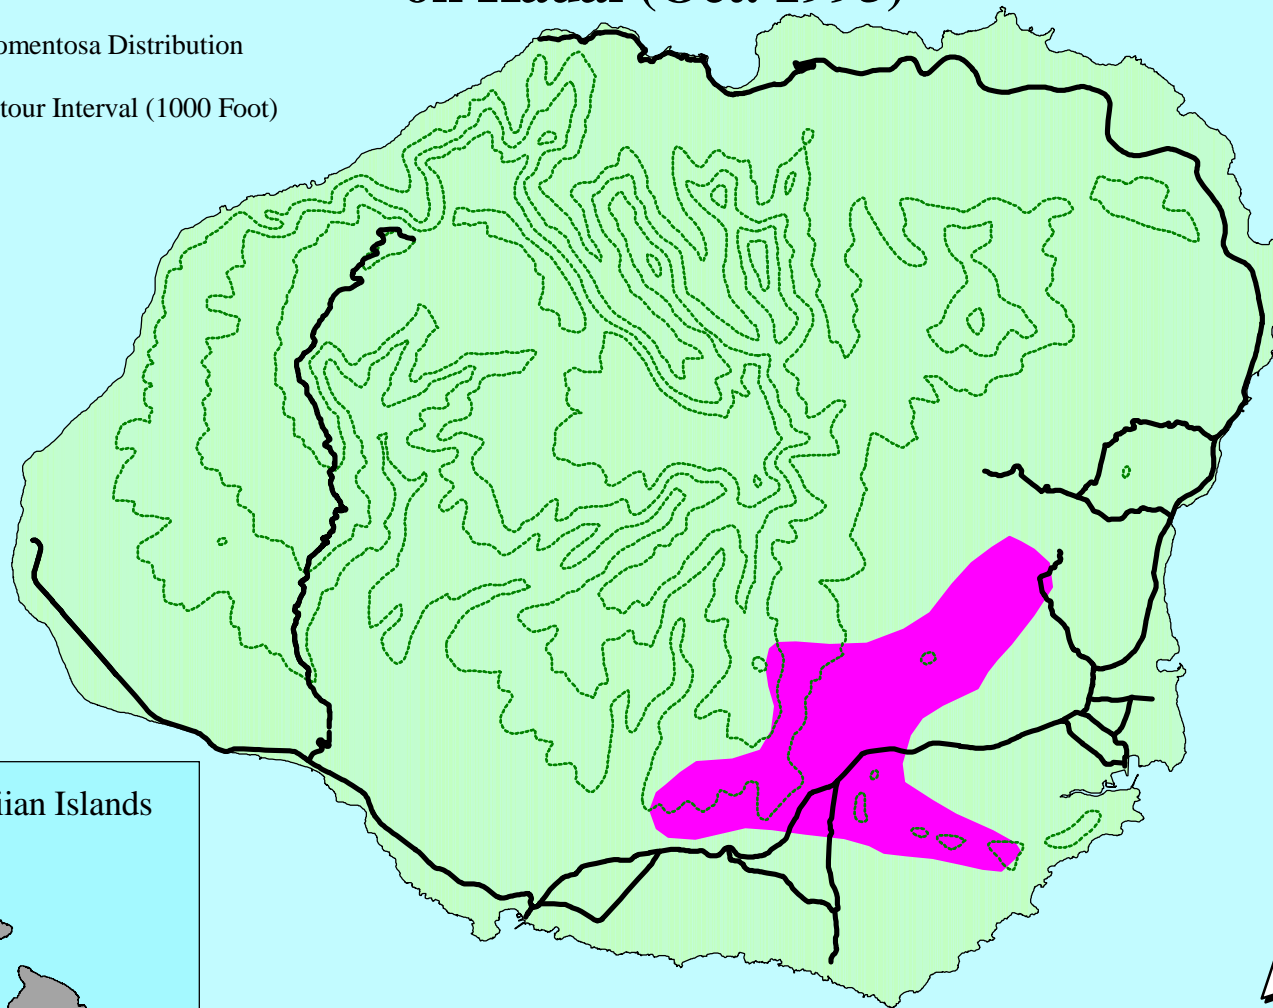

Rhodomlyrtus tomentosa Estimated Distribution on Kauai (Oct. 1995)

Highways

R. tomentosa Distribution

Contour Interval (1000 Foot)

Prepared by the Hawaii Ecosystems at Risk Project (11/96)