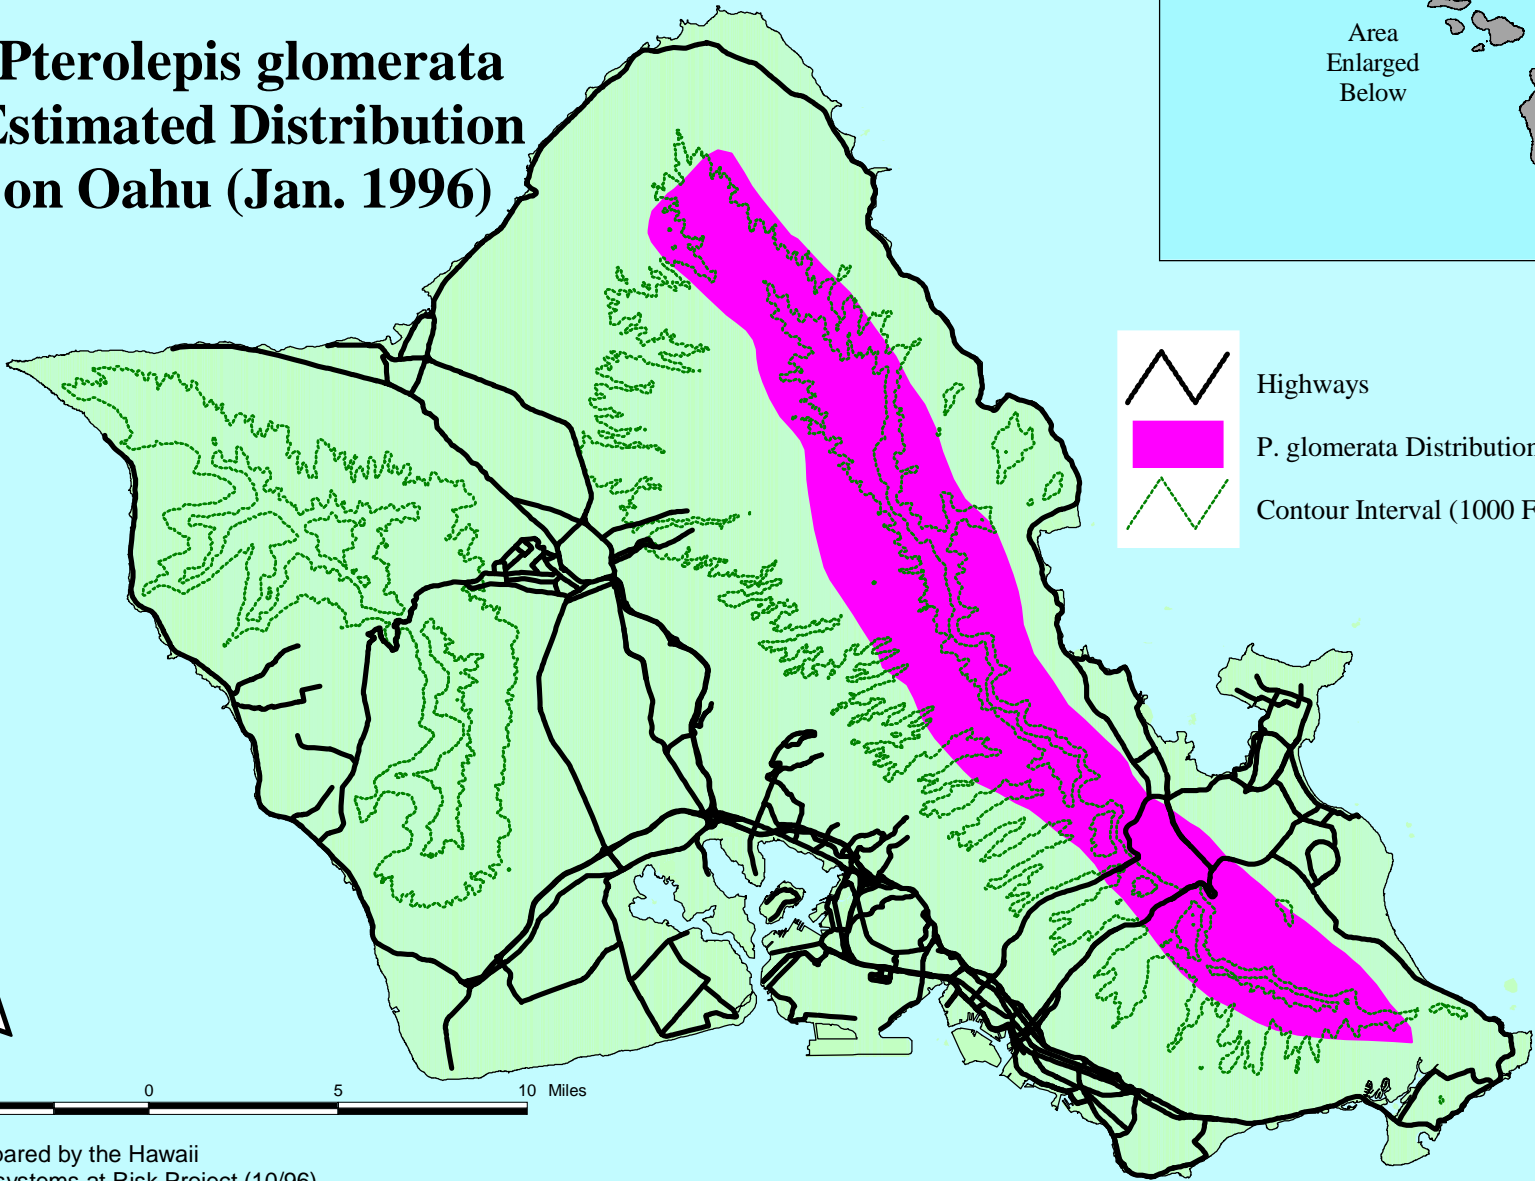

Pterolepis glomerata **Estimated Distribution** **on Oahu (Jan. 1996)**

-  Highways
-  *P. glomerata* Distribution
-  Contour Interval (1000 Foot)

Prepared by the Hawaii
Ecosystems at Risk Project (10/96)