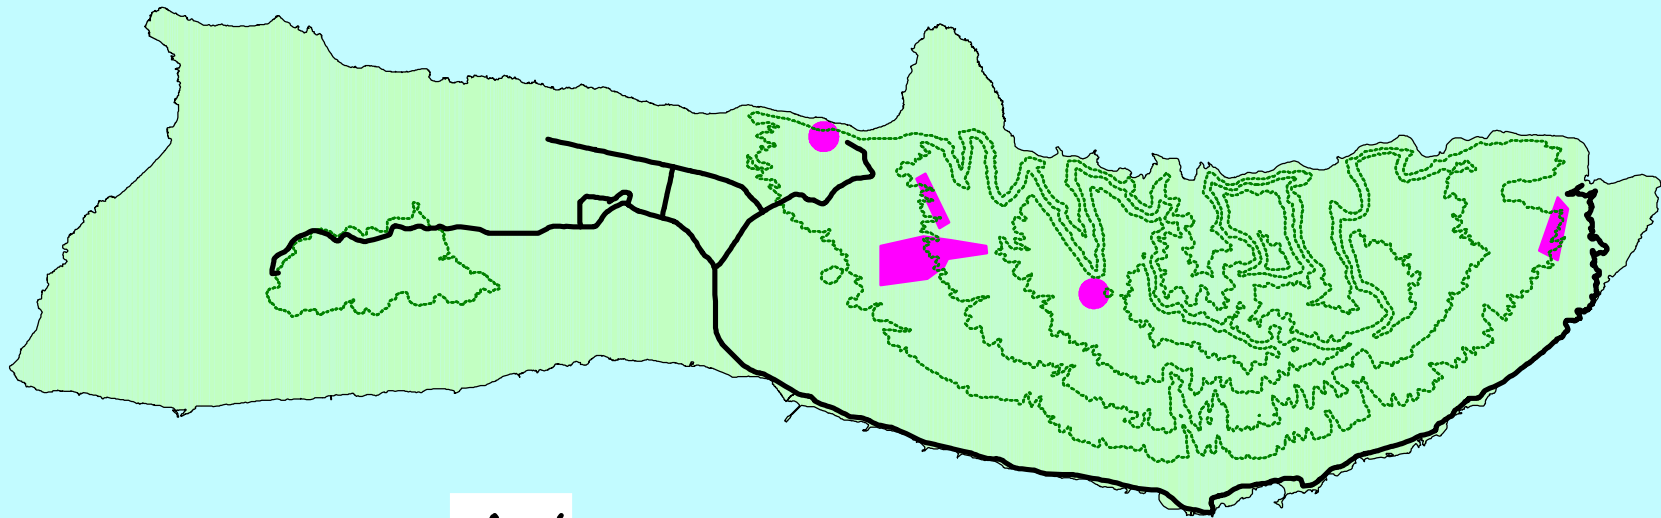

Psidium cattleianum Estimated Distribution on Molokai (Nov. 1995)

Prepared by the Hawaii
Ecosystems at Risk Project (11/96)