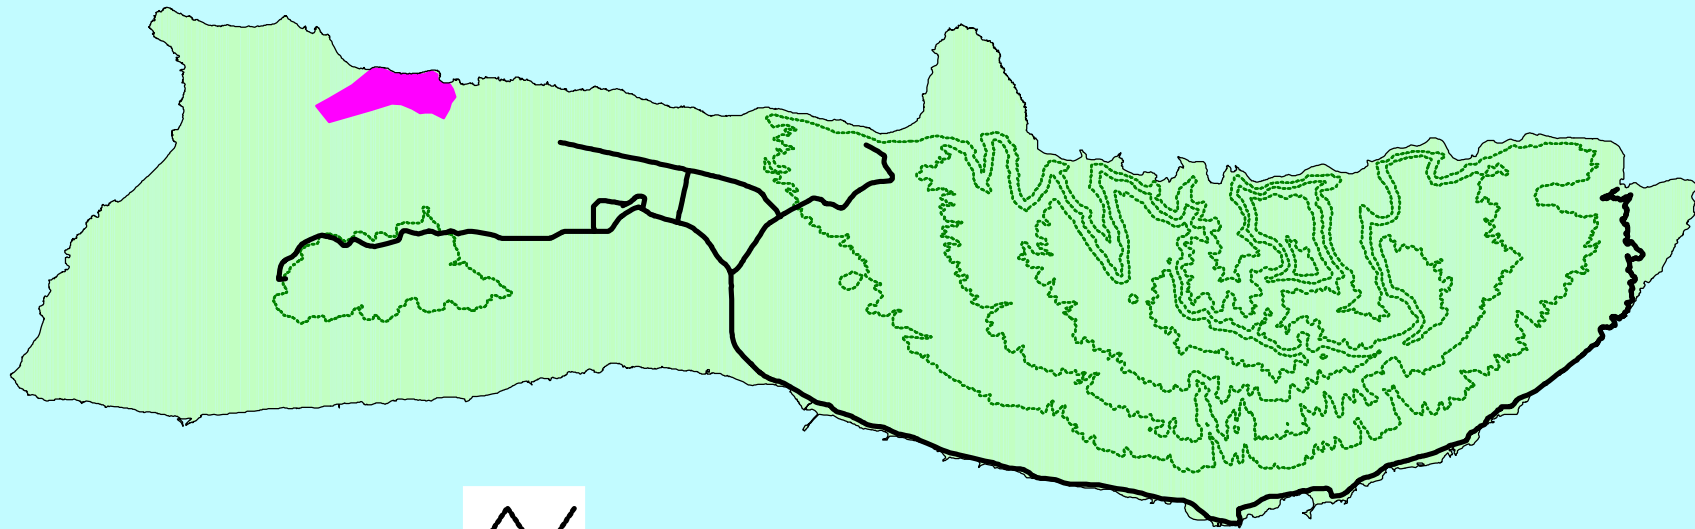

# Prosopis pallida Estimated Distribution on Molokai (Nov. 1995)

Prepared by the Hawaii  
Ecosystems at Risk Project (11/96)