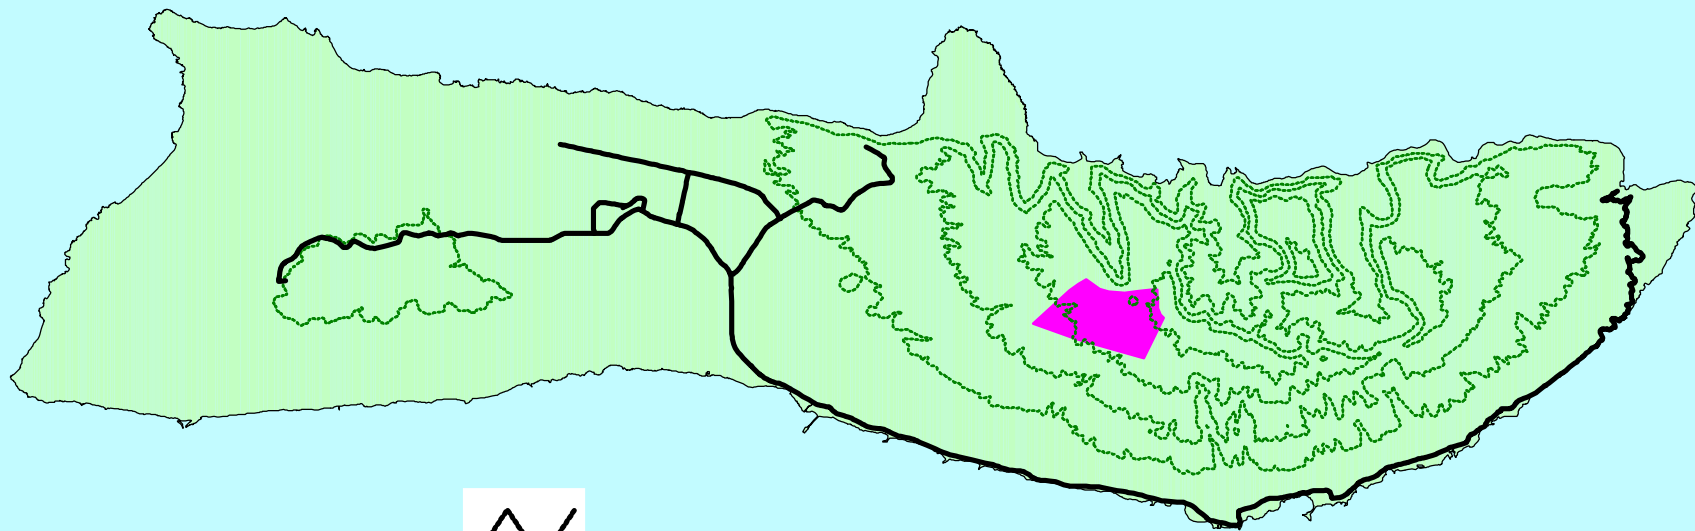

Pinus taeda Estimated Distribution on Molokai (Nov. 1995)

Prepared by the Hawaii
Ecosystems at Risk Project (11/96)