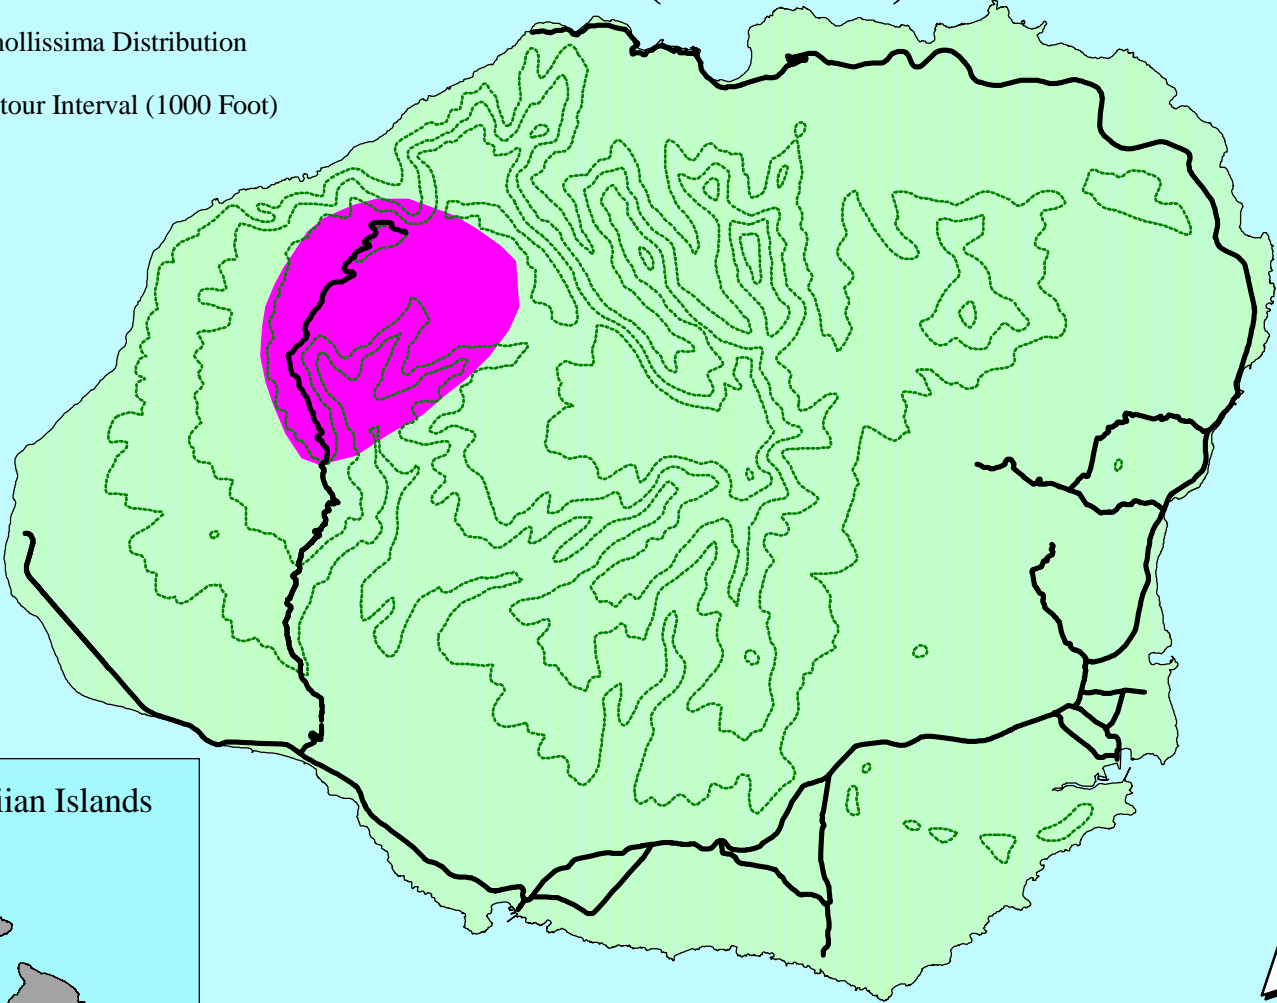

Passiflora mollissima Estimated Distribution on Kauai (Oct. 1995)

-  Highways
-  *P. mollissima* Distribution
-  Contour Interval (1000 Foot)

Prepared by the Hawaii Ecosystems at Risk Project (11/96)