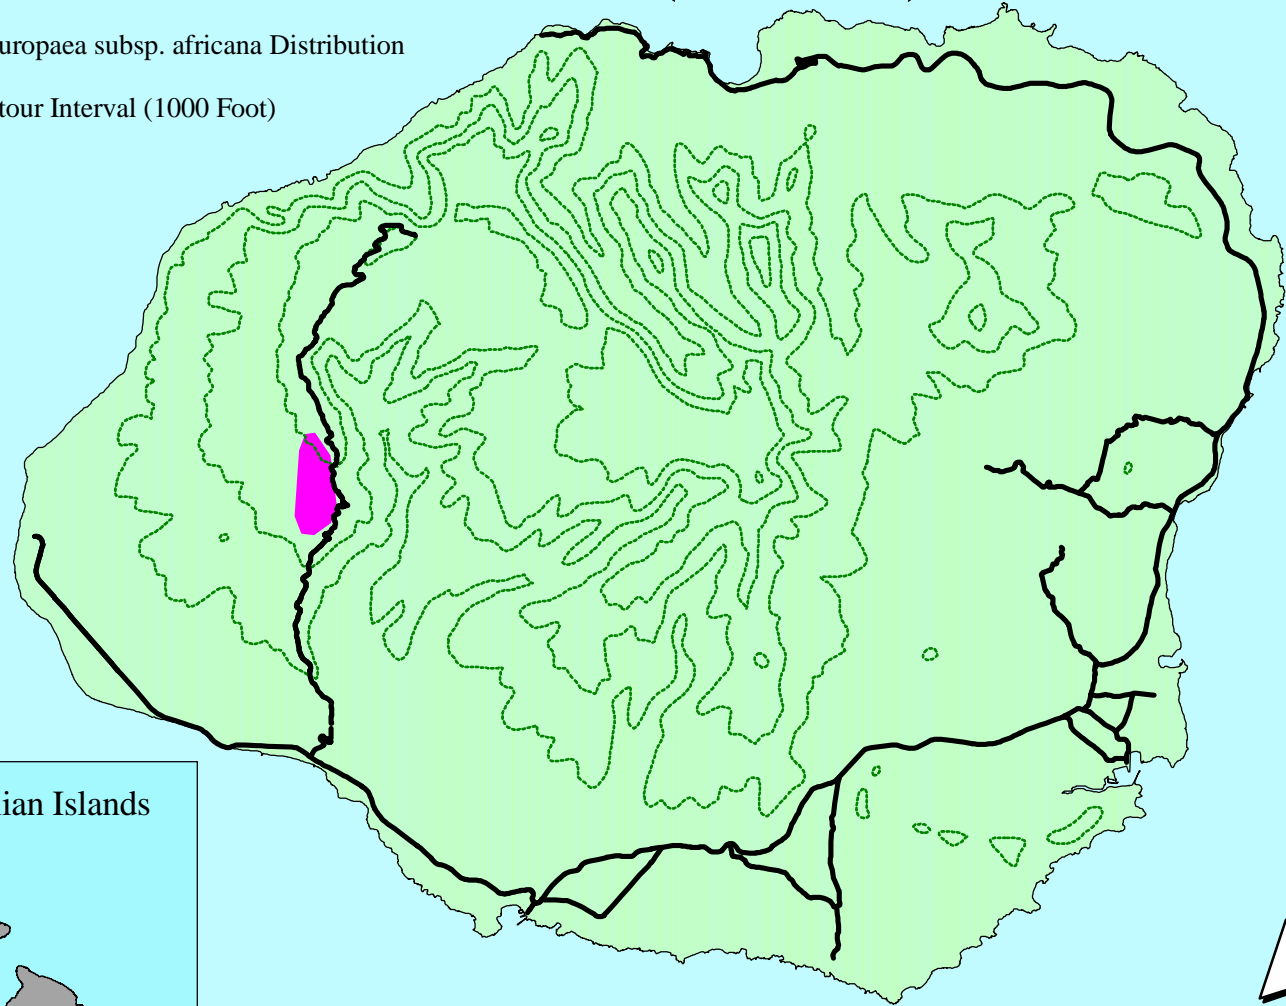

# *Olea europaea* subsp. *africana* Estimated Distribution on Kauai (Jan. 1996)

-  Highways
-  *O. europaea* subsp. *africana* Distribution
-  Contour Interval (1000 Foot)

Prepared by the Hawaii Ecosystems at Risk Project (11/96)