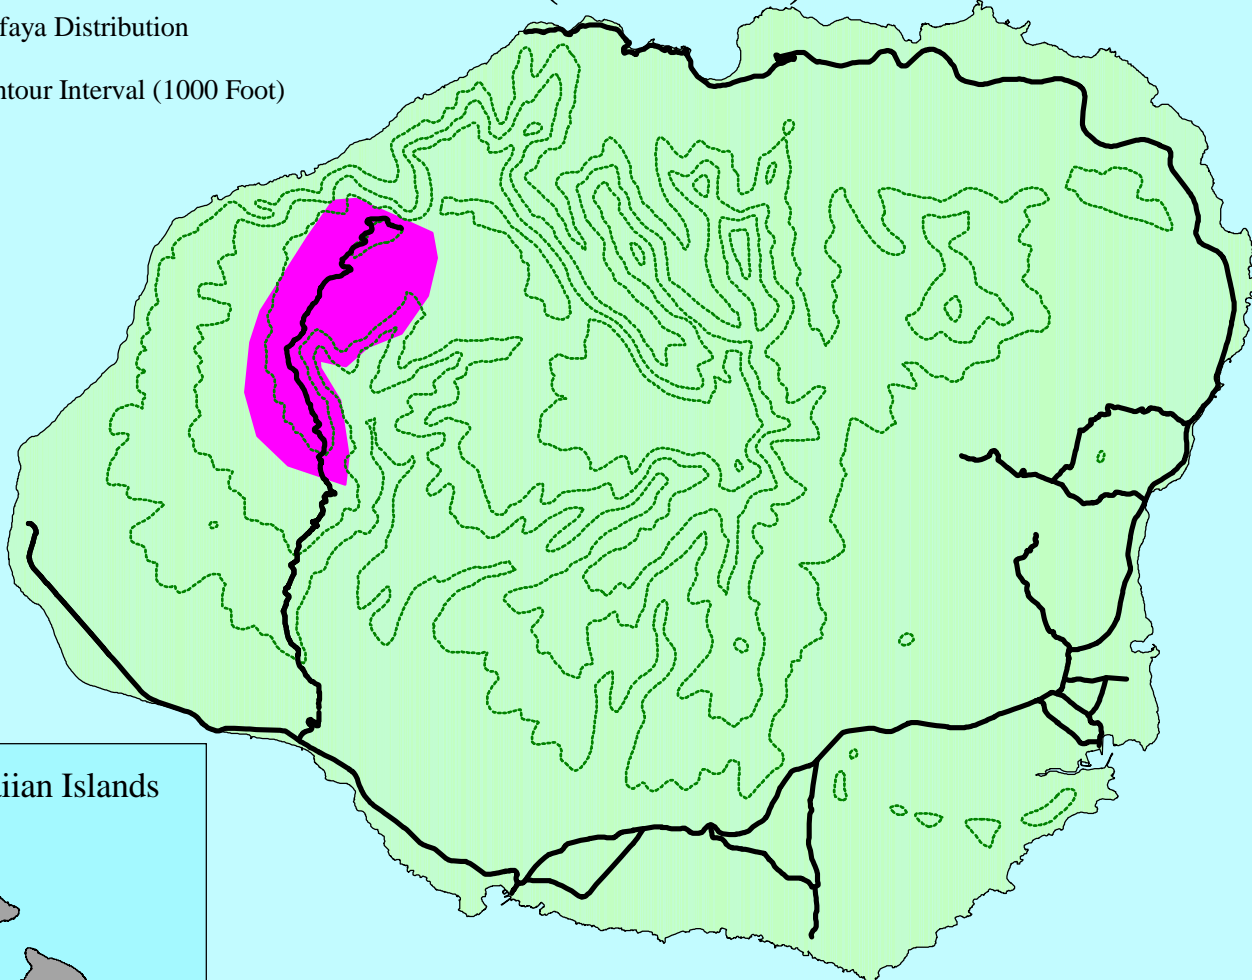

# Myrica faya Estimated Distribution on Kauai (Oct. 1995)

-  Highways
-  M. faya Distribution
-  Contour Interval (1000 Foot)

Prepared by the Hawaii Ecosystems at Risk Project (11/96)