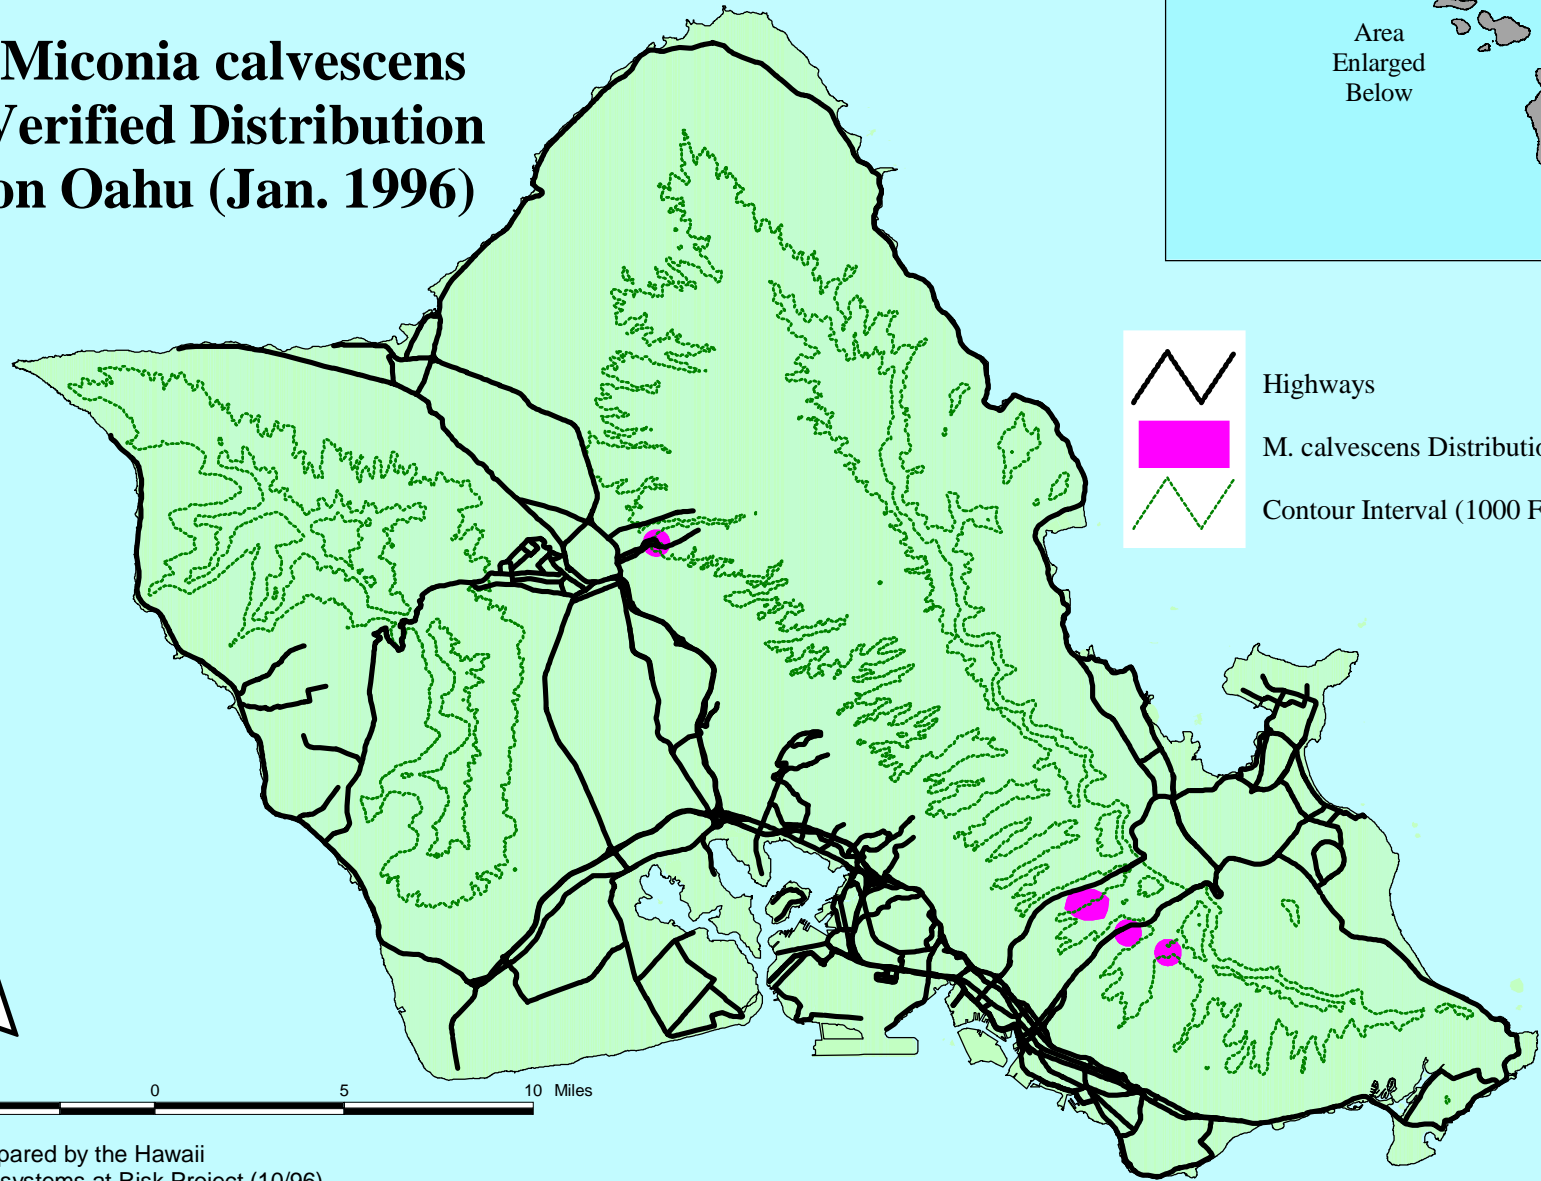

# Miconia calvenscens Verified Distribution on Oahu (Jan. 1996)

- Highways
- M. calvenscens Distribution
- Contour Interval (1000 Foot)

5 0 5 10 Miles

Prepared by the Hawaii  
Ecosystems at Risk Project (10/96)