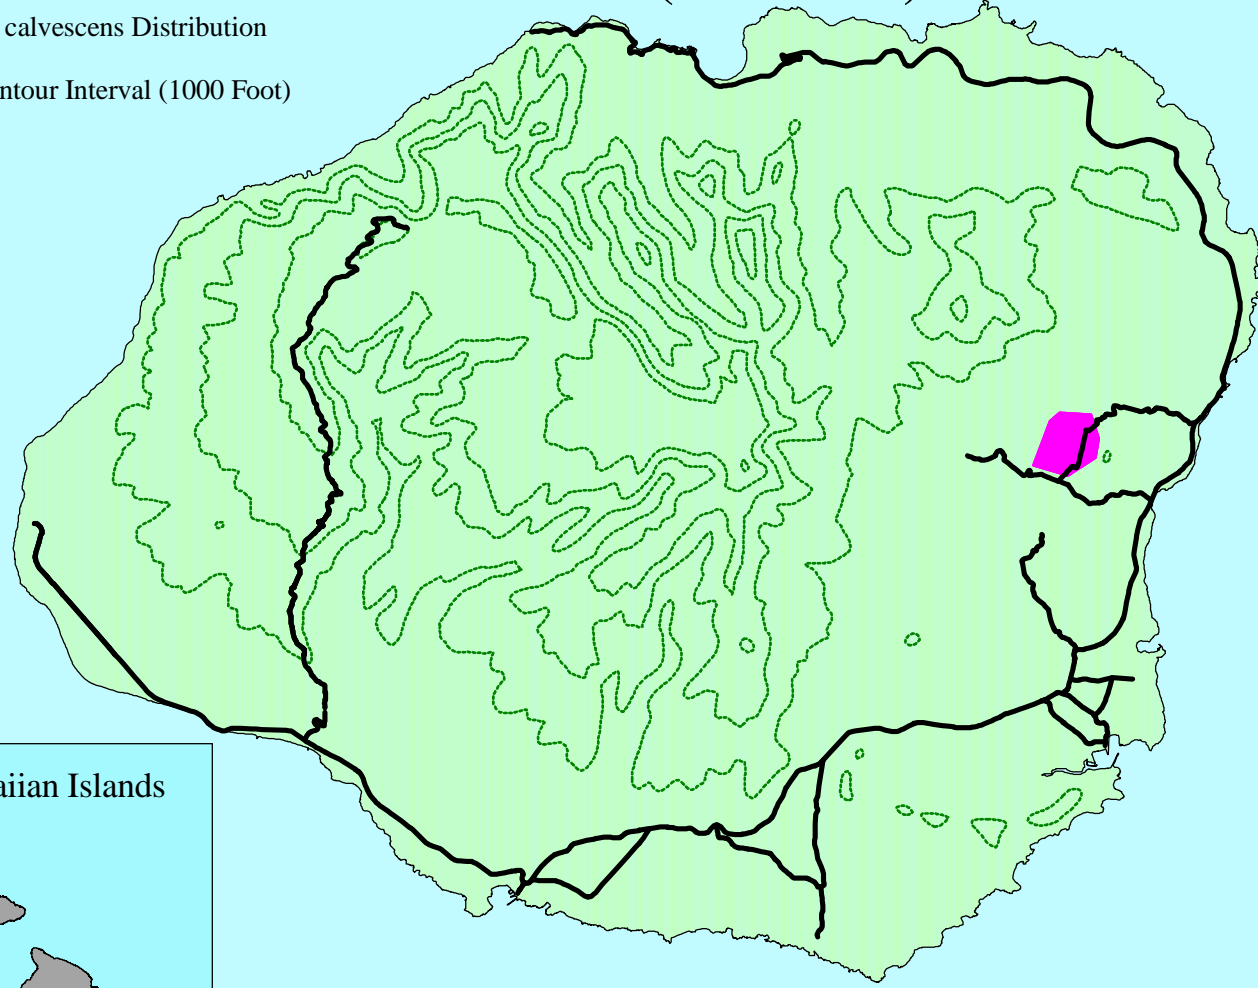

Miconia calvenscens Verified Distribution on Kauai (Jan. 1996)

-  Highways
-  M. calvenscens Distribution
-  Contour Interval (1000 Foot)

Prepared by the Hawaii
Ecosystems at Risk Project (11/96)