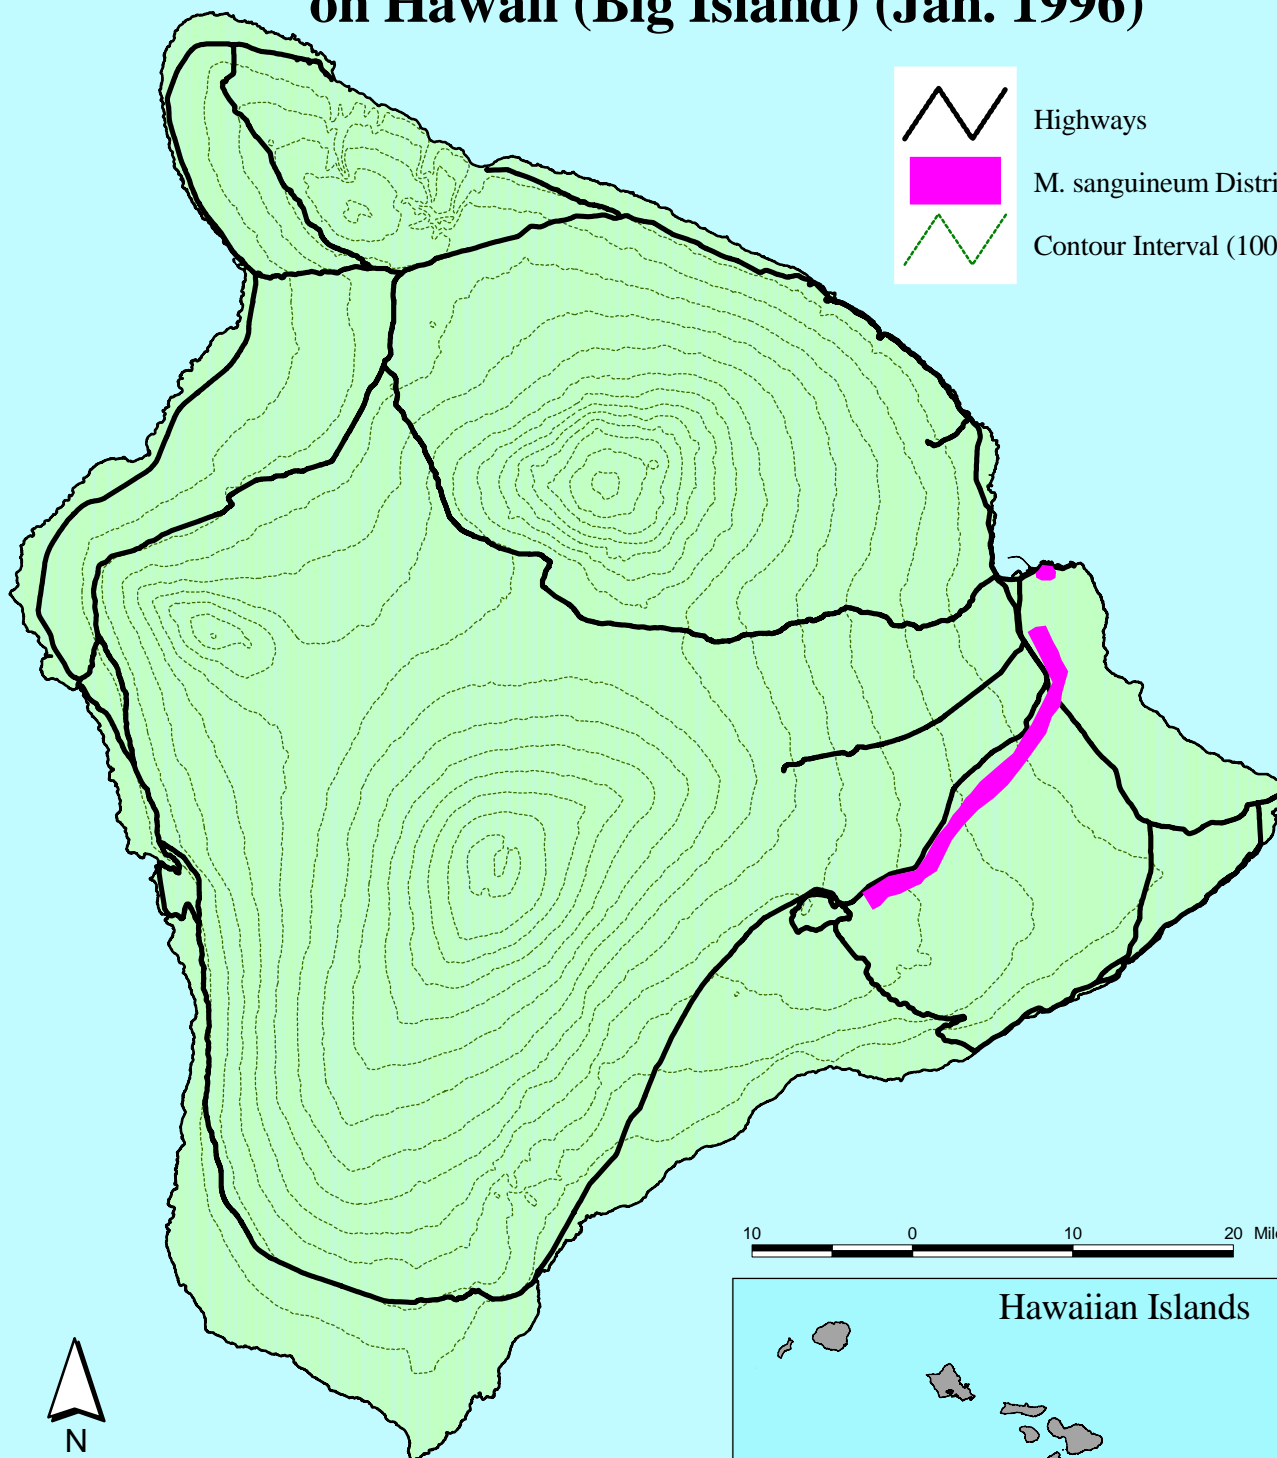

Melastoma sanguineum Estimated Distribution on Hawaii (Big Island) (Jan. 1996)

Prepared by the Hawaii Ecosystems at Risk (HEAR) Project (11/96)