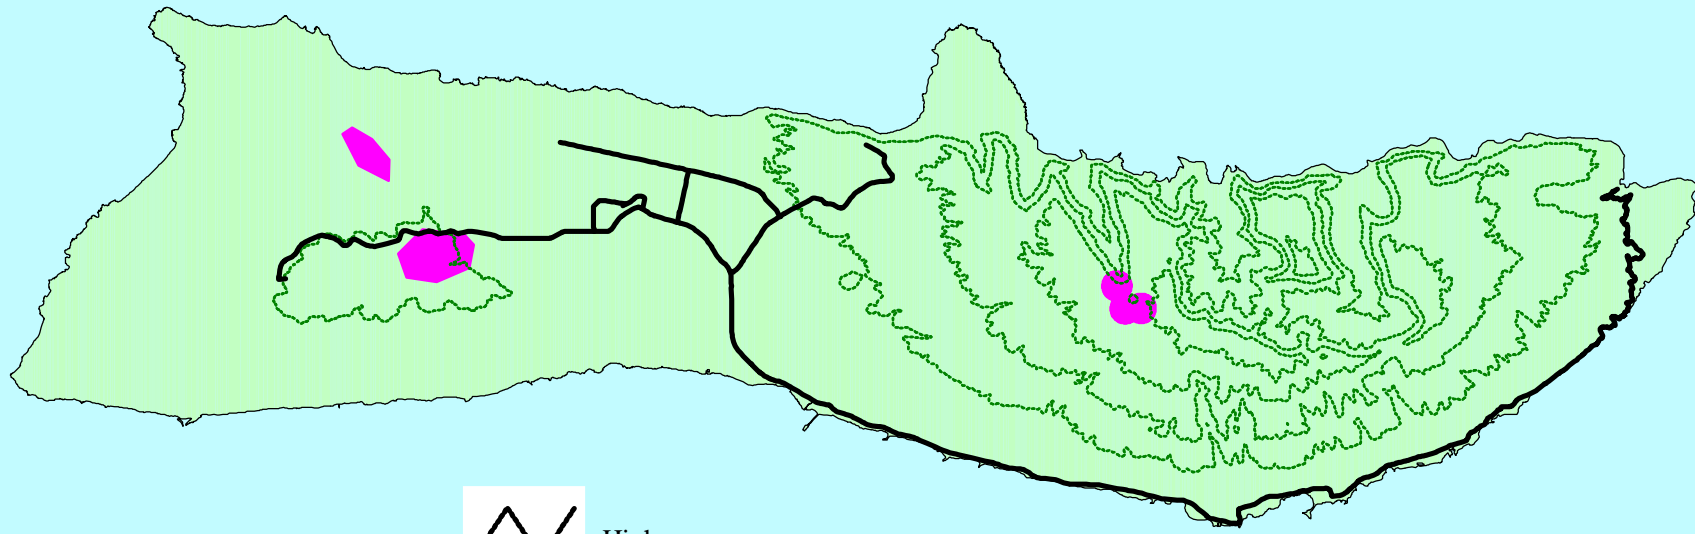

Melaleuca quinquenervia Estimated Distribution on Molokai (Nov. 1995)

Highways

M. quinquenervia Distribution

Contour Interval (1000 Foot)

Prepared by the Hawaii
Ecosystems at Risk Project (11/96)