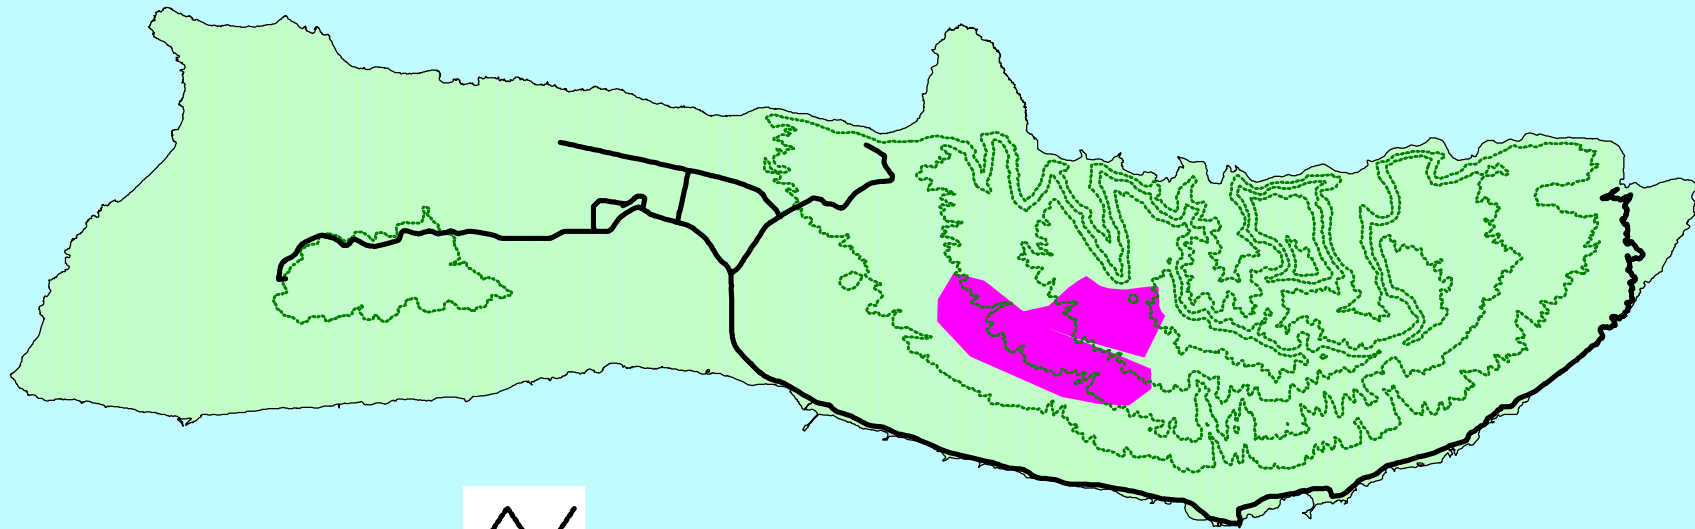

Melinis minutiflora Estimated Distribution on Molokai (Nov. 1995)

Highways

M. minutiflora Distribution

Contour Interval (1000 Foot)

5 0 5 10 Miles

Prepared by the Hawaii
Ecosystems at Risk Project (11/96)