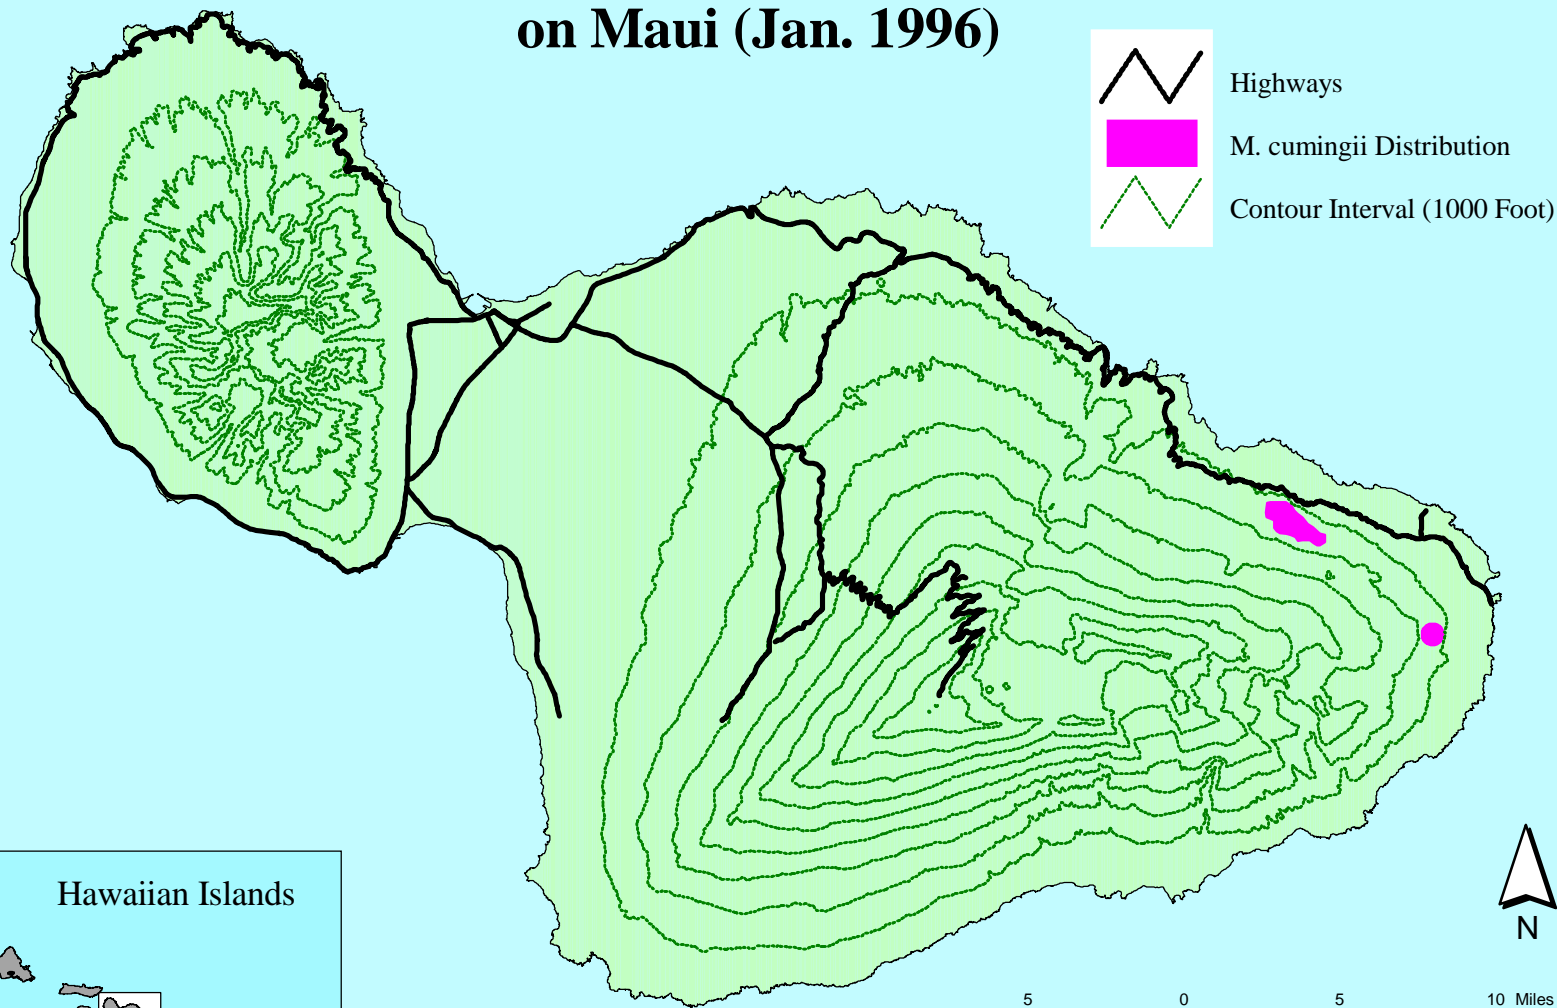

Medinilla cumingii Estimated Distribution on Maui (Jan. 1996)

Hawaiian Islands

5 0 5 10 Miles

Prepared by the Hawaii
Ecosystems at Risk Project (11/96)