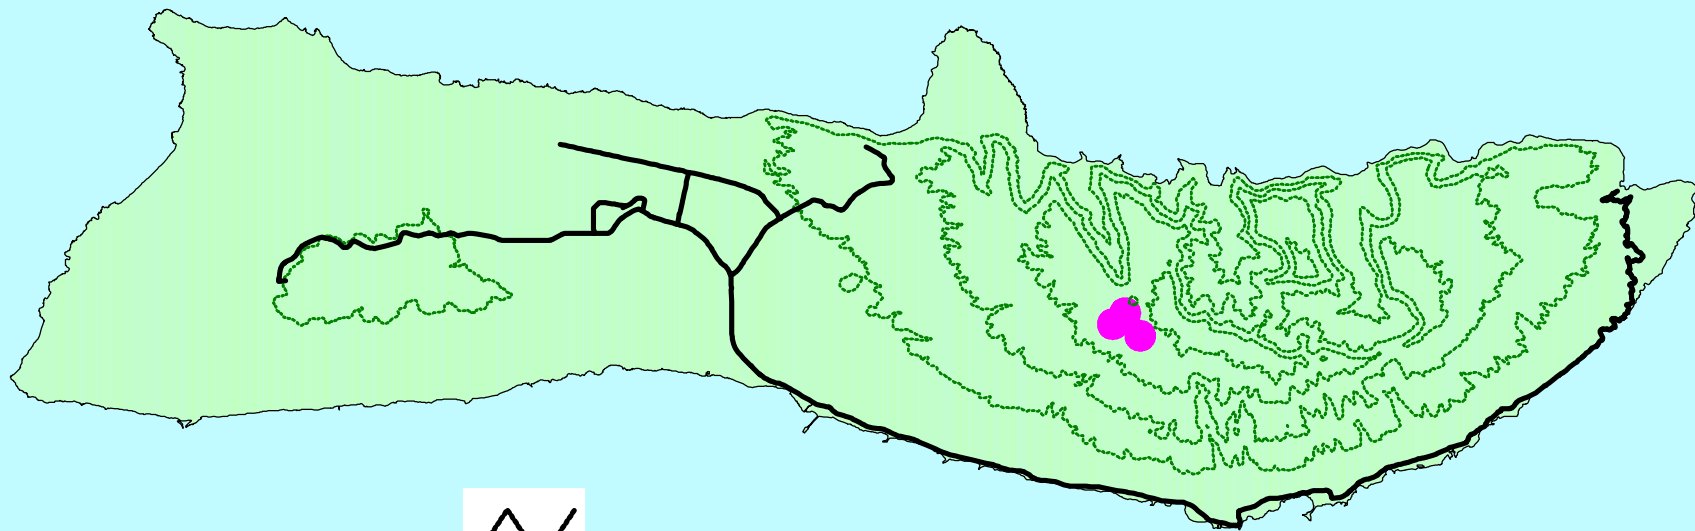

Lophostemon confertus Estimated Distribution on Molokai (Nov. 1995)

Prepared by the Hawaii
Ecosystems at Risk Project (11/96)