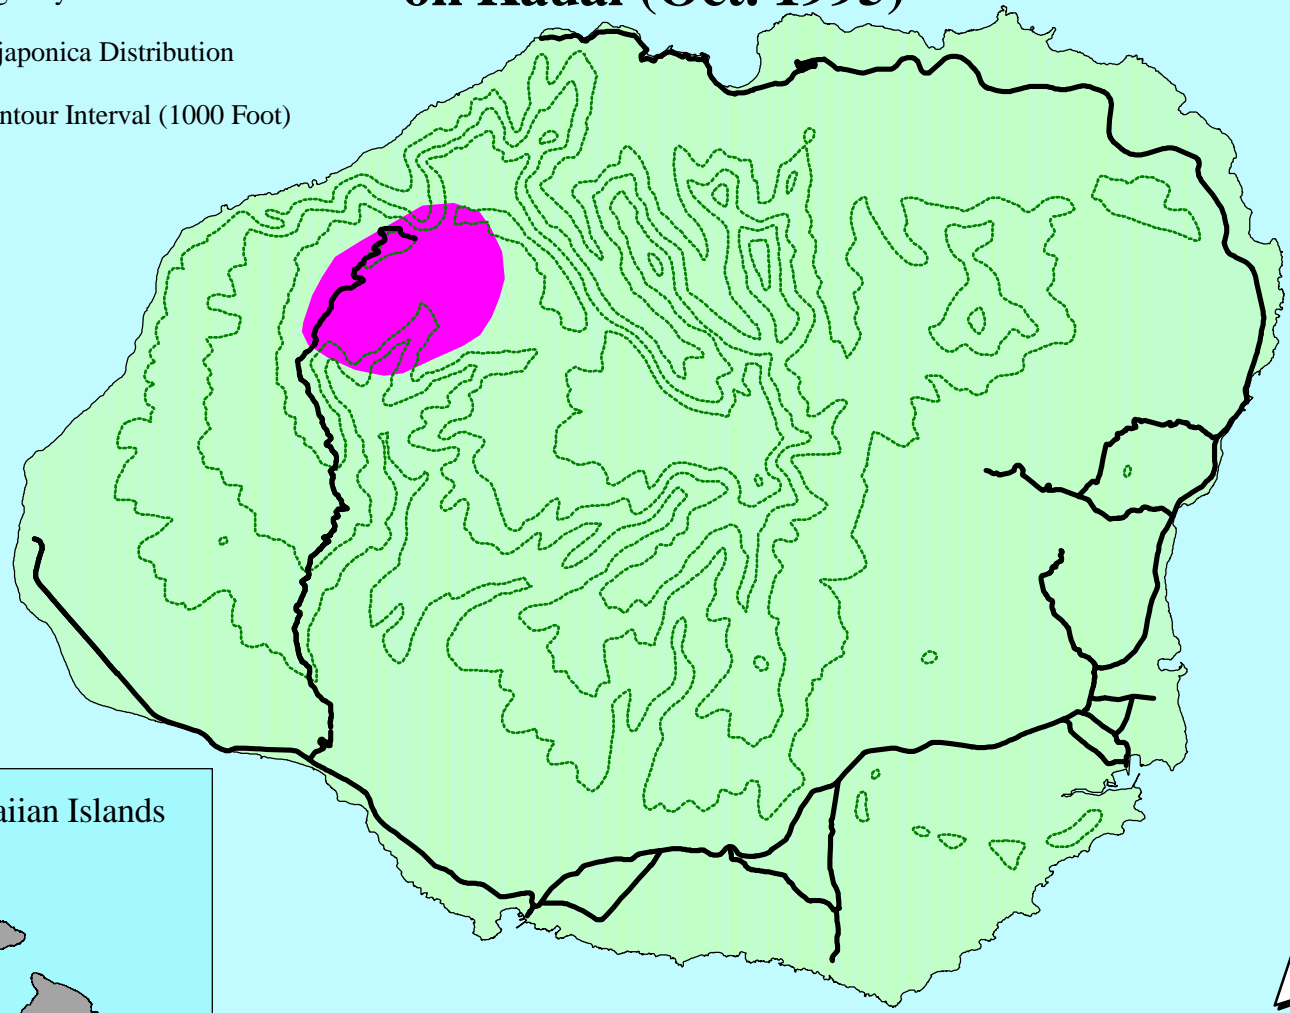

Lonicera japonica Estimated Distribution on Kauai (Oct. 1995)

-  Highways
-  L. japonica Distribution
-  Contour Interval (1000 Foot)

Prepared by the Hawaii Ecosystems at Risk Project (11/96)