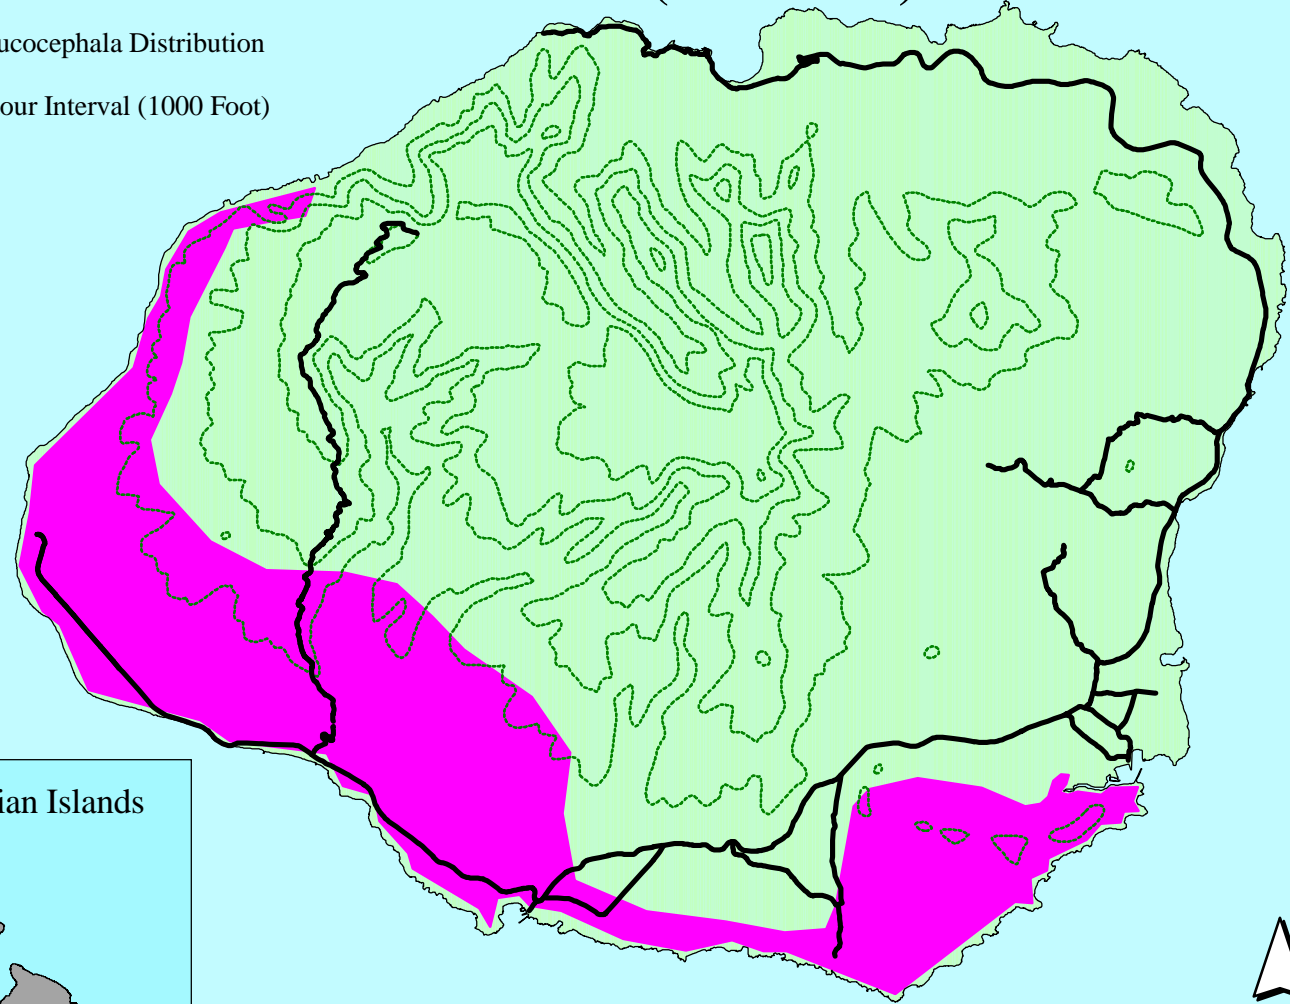

Leucaena leucocephala Estimated Distribution on Kauai (Oct. 1995)

-  Highways
-  L. leucocephala Distribution
-  Contour Interval (1000 Foot)

Prepared by the Hawaii Ecosystems at Risk Project (11/96)