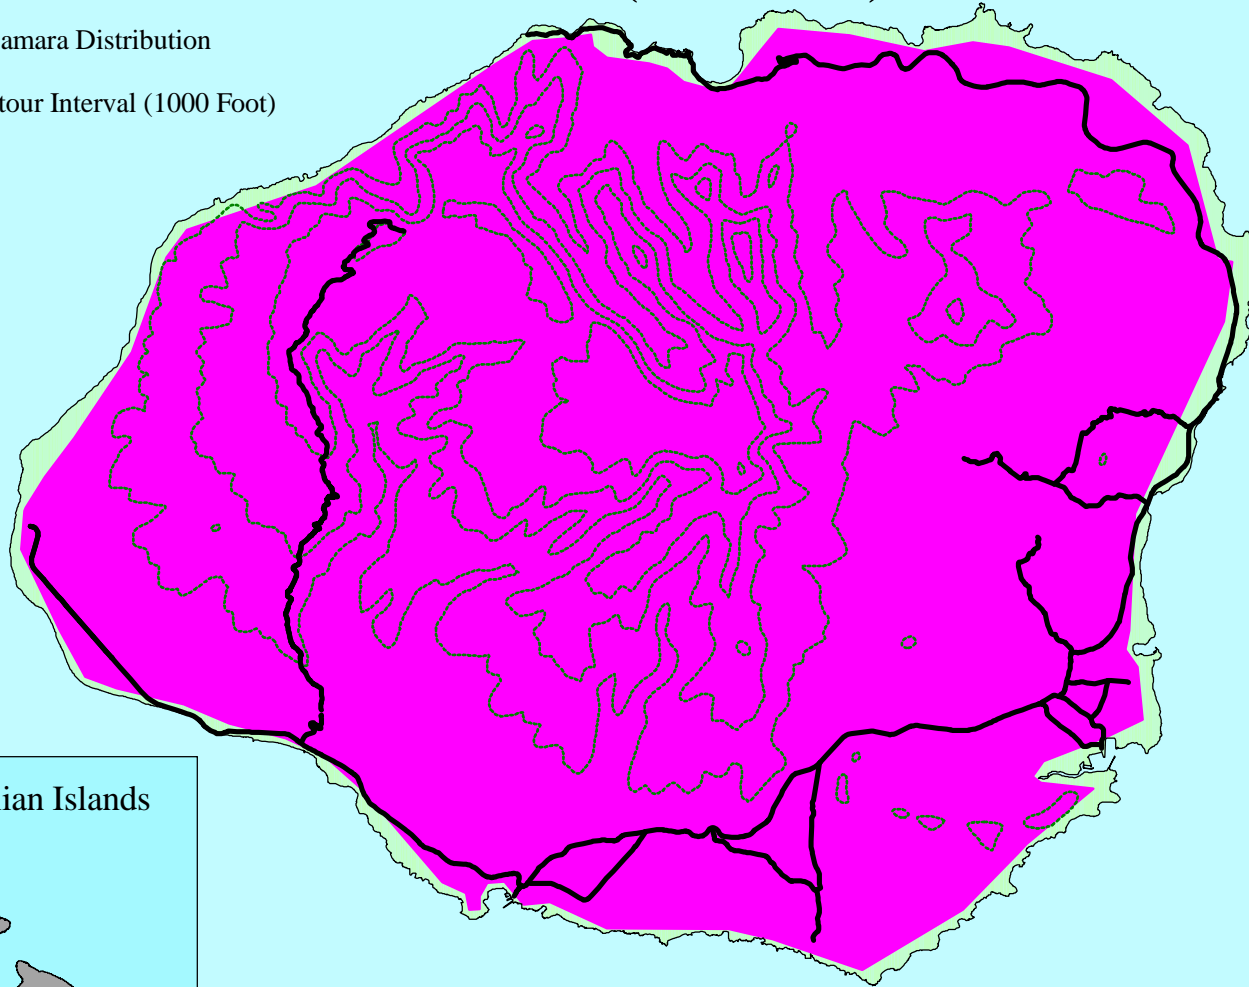

Lantana camara Estimated Distribution on Kauai (Oct. 1995)

-  Highways
-  L. Camara Distribution
-  Contour Interval (1000 Foot)

Prepared by the Hawaii
Ecosystems at Risk Project (11/96)