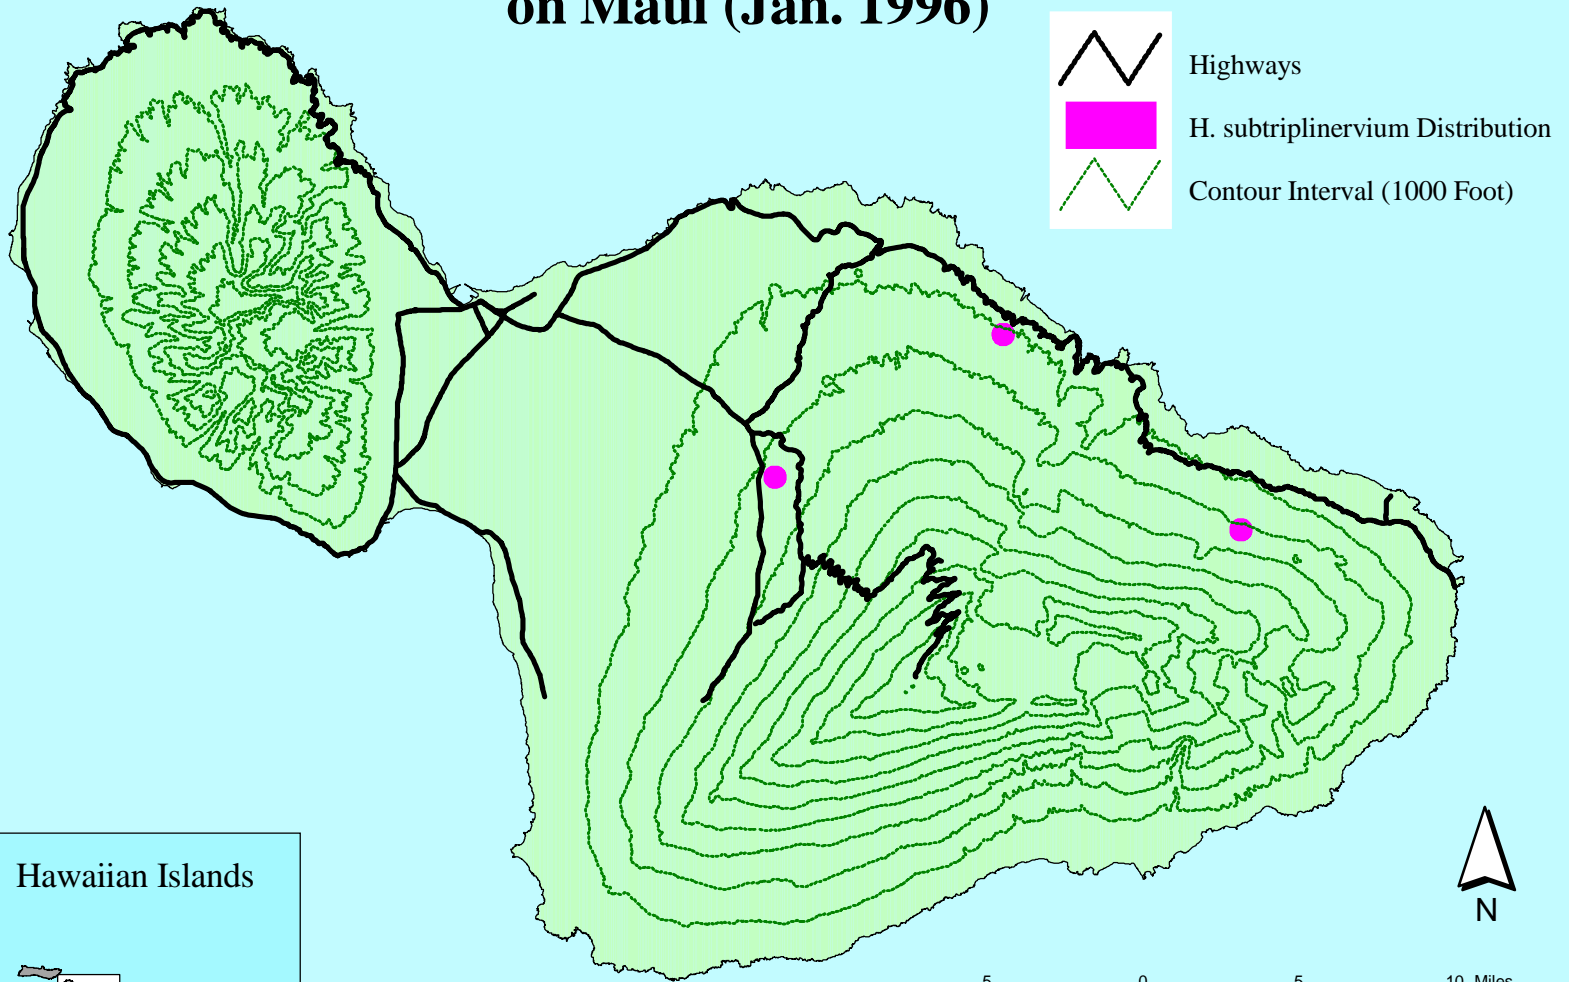

Heterocentron subtriplinervium Estimated Distribution on Maui (Jan. 1996)

5 0 5 10 Miles

Prepared by the Hawaii
Ecosystems at Risk Project (11/96)