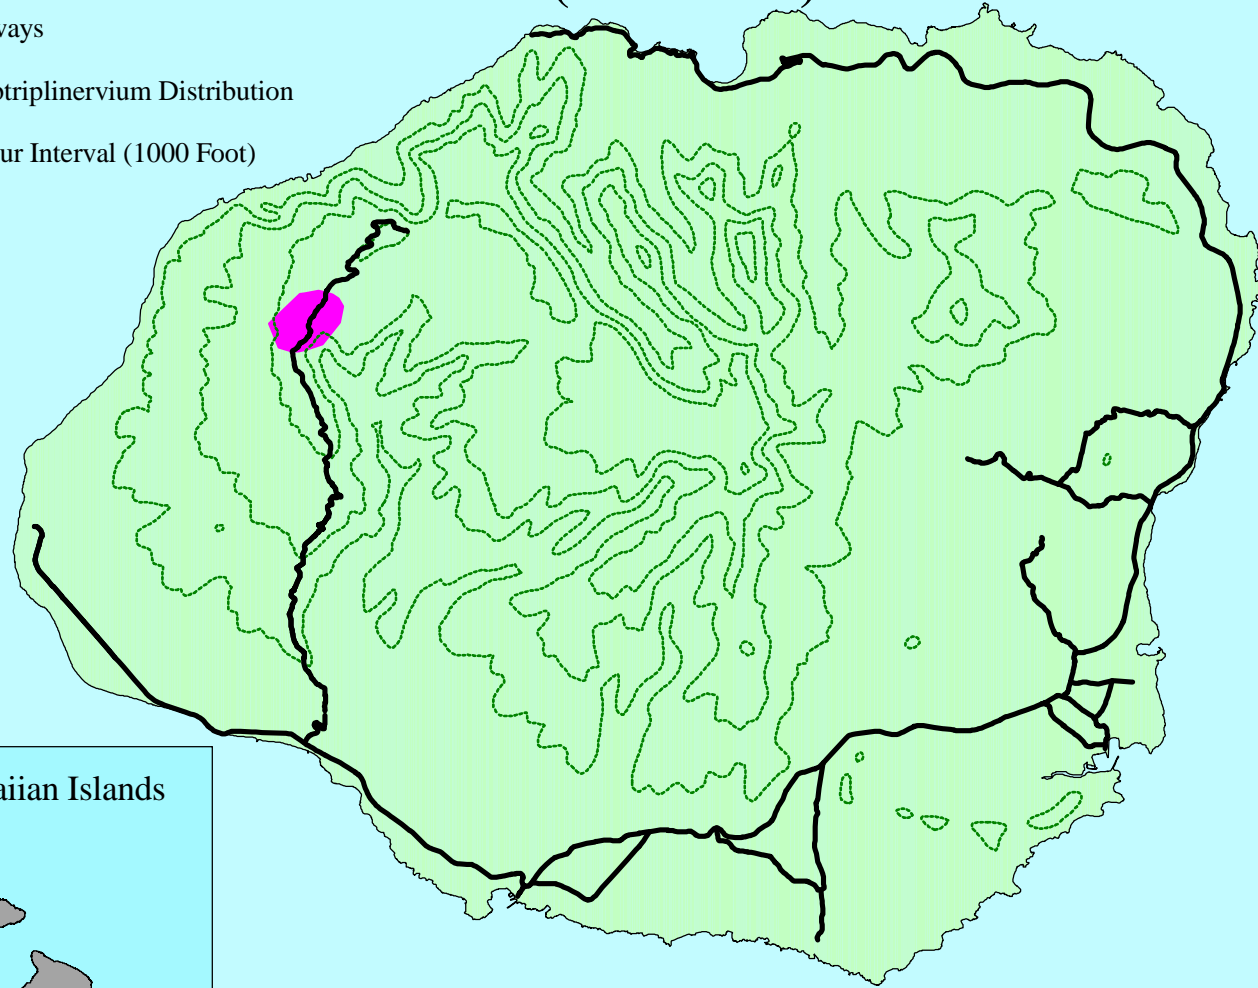

# Heterocentron subtriplinervium Estimated Distribution on Kauai (Jan. 1996)

-  Highways
-  H. subtriplinervium Distribution
-  Contour Interval (1000 Foot)

Prepared by the Hawaii  
Ecosystems at Risk Project (11/96)