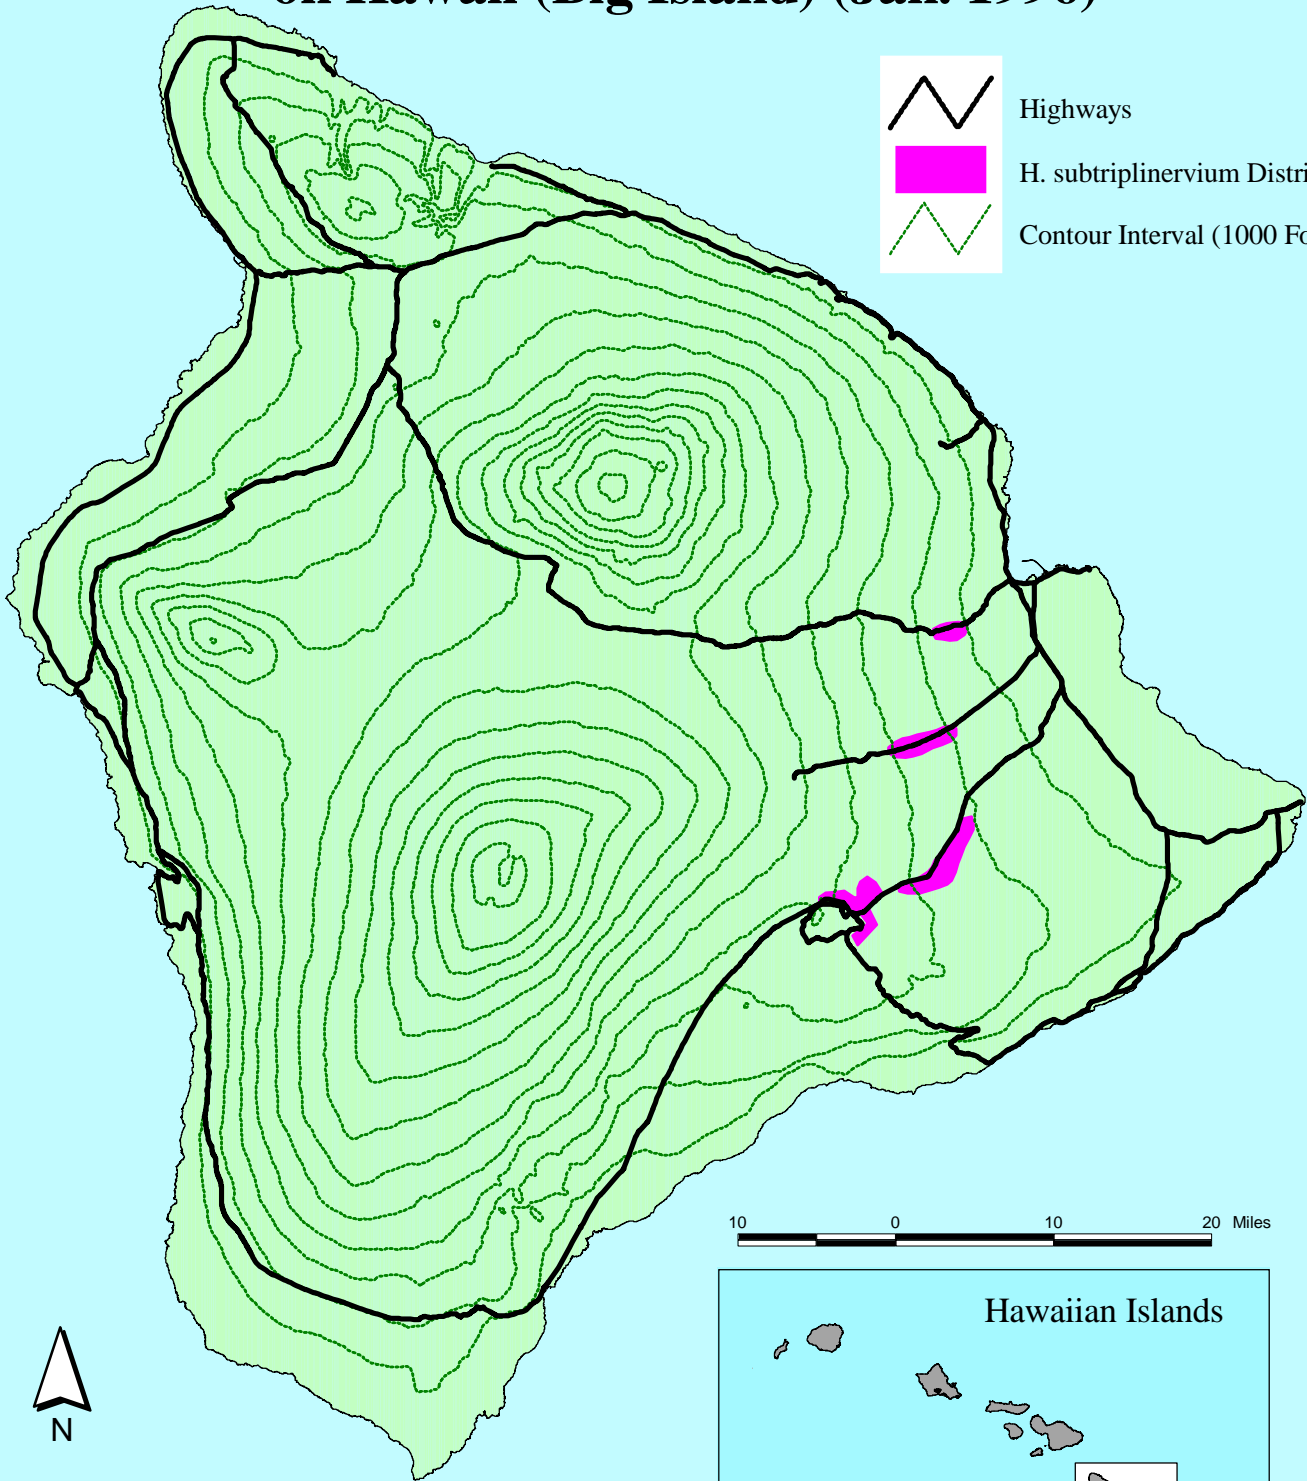

# Heterocentron subtriplinervium Estimated Distribution on Hawaii (Big Island) (Jan. 1996)

Prepared by the Hawaii  
Ecosystems at Risk Project (11/96)