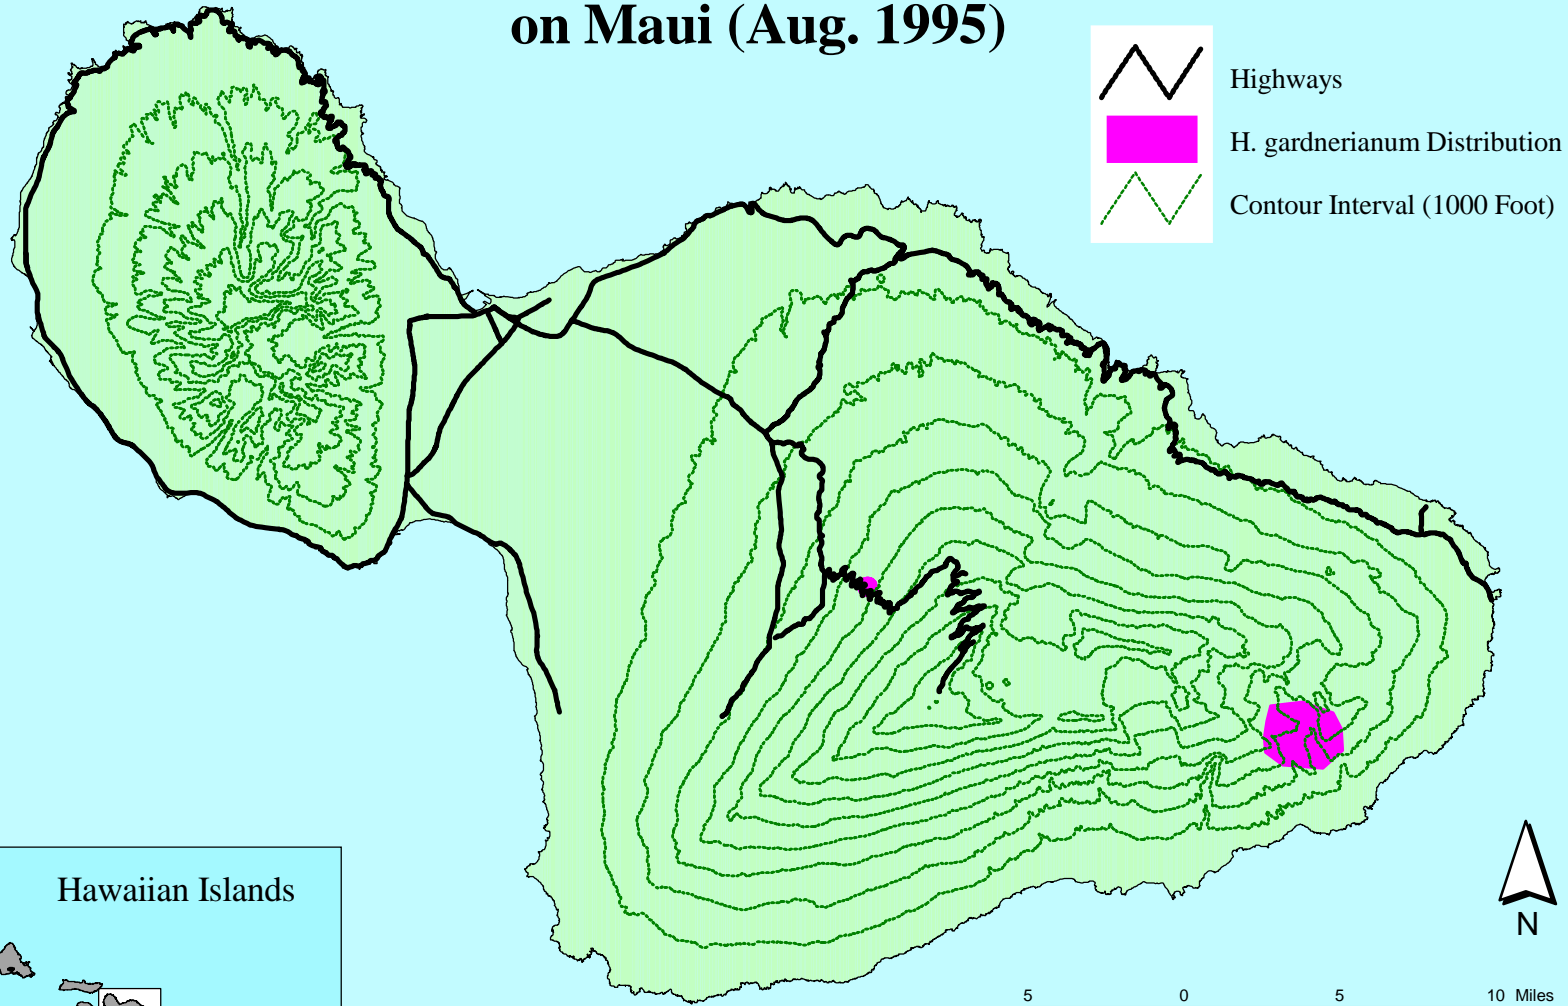

Hedychium gardnerianum Estimated Distribution on Maui (Aug. 1995)

Highways

H. gardnerianum Distribution

Contour Interval (1000 Foot)

Hawaiian Islands

Area
Enlarged
Above

5 0 5 10 Miles

Prepared by the Hawaii
Ecosystems at Risk Project (11/96)