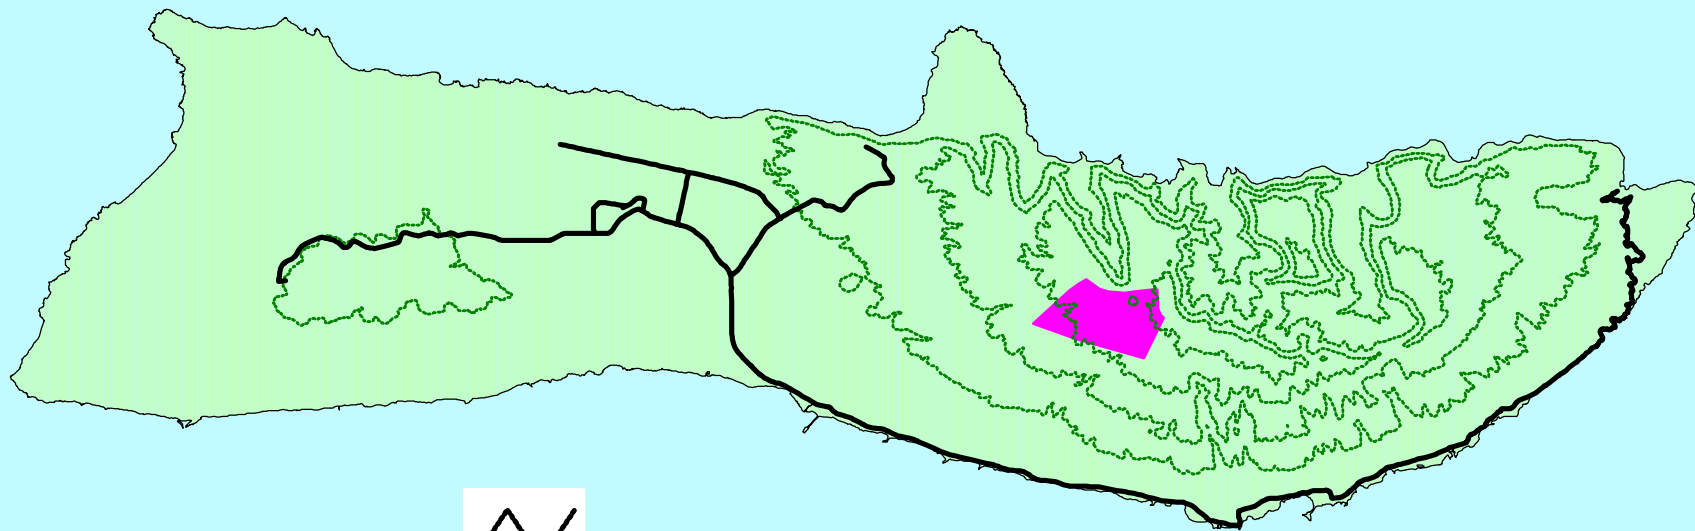

Hedychium coronarium Estimated Distribution on Molokai (Nov. 1995)

Prepared by the Hawaii
Ecosystems at Risk Project (11/96)