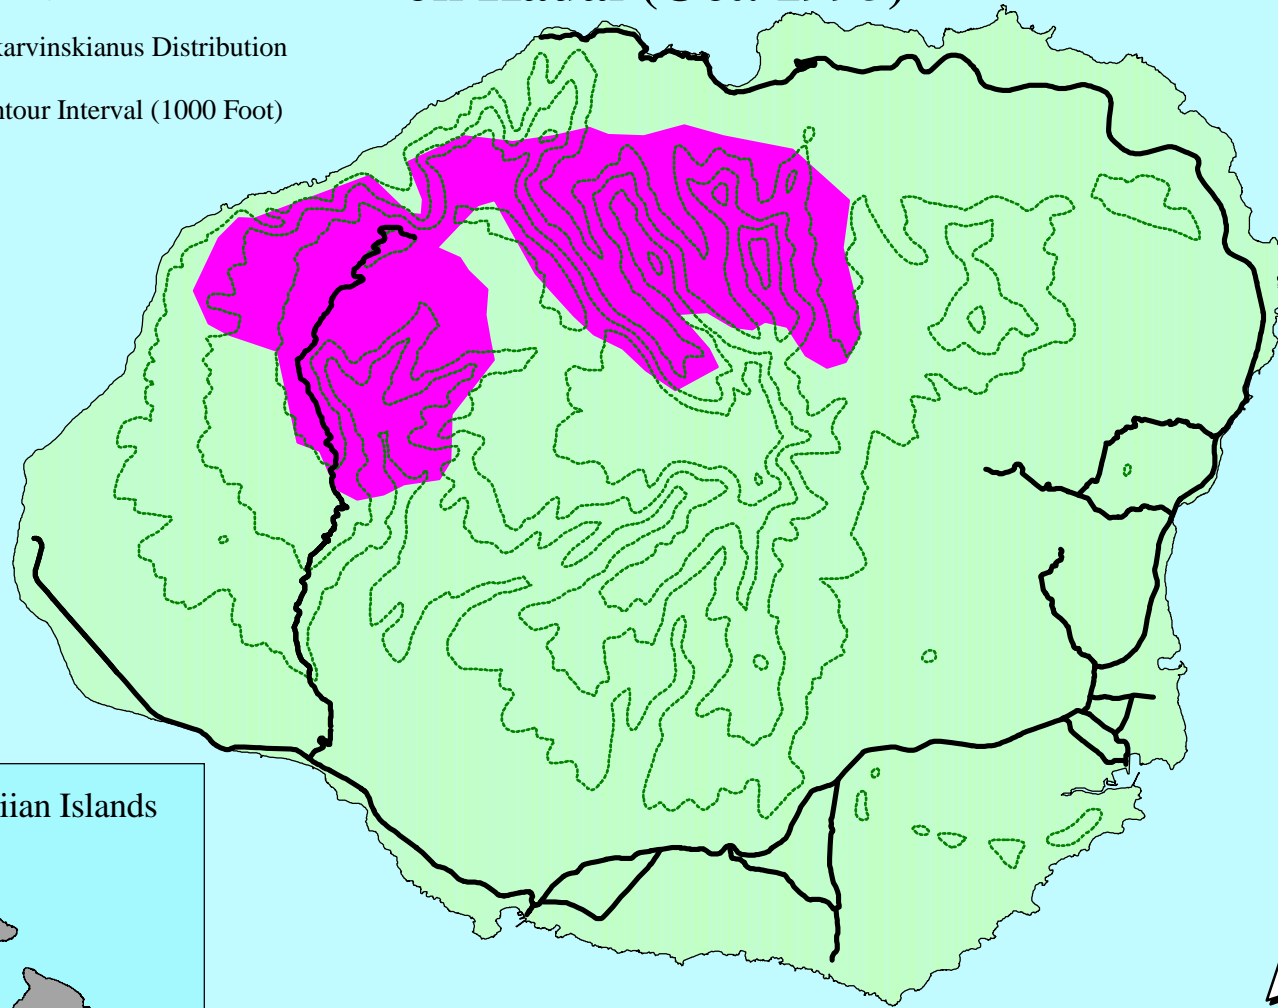

# Erigeron karvinskianus Estimated Distribution on Kauai (Oct. 1995)

-  Highways
-  E. karvinskianus Distribution
-  Contour Interval (1000 Foot)

Prepared by the Hawaii Ecosystems at Risk Project (11/96)