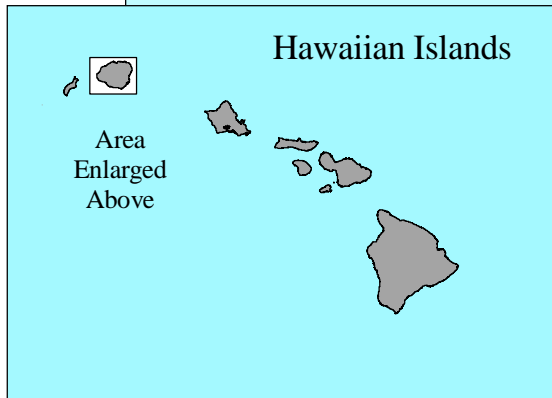

Dissotis rotundifolia Estimated Distribution on Kauai (Jan. 1996)

Prepared by the Hawaii
Ecosystems at Risk Project (11/96)