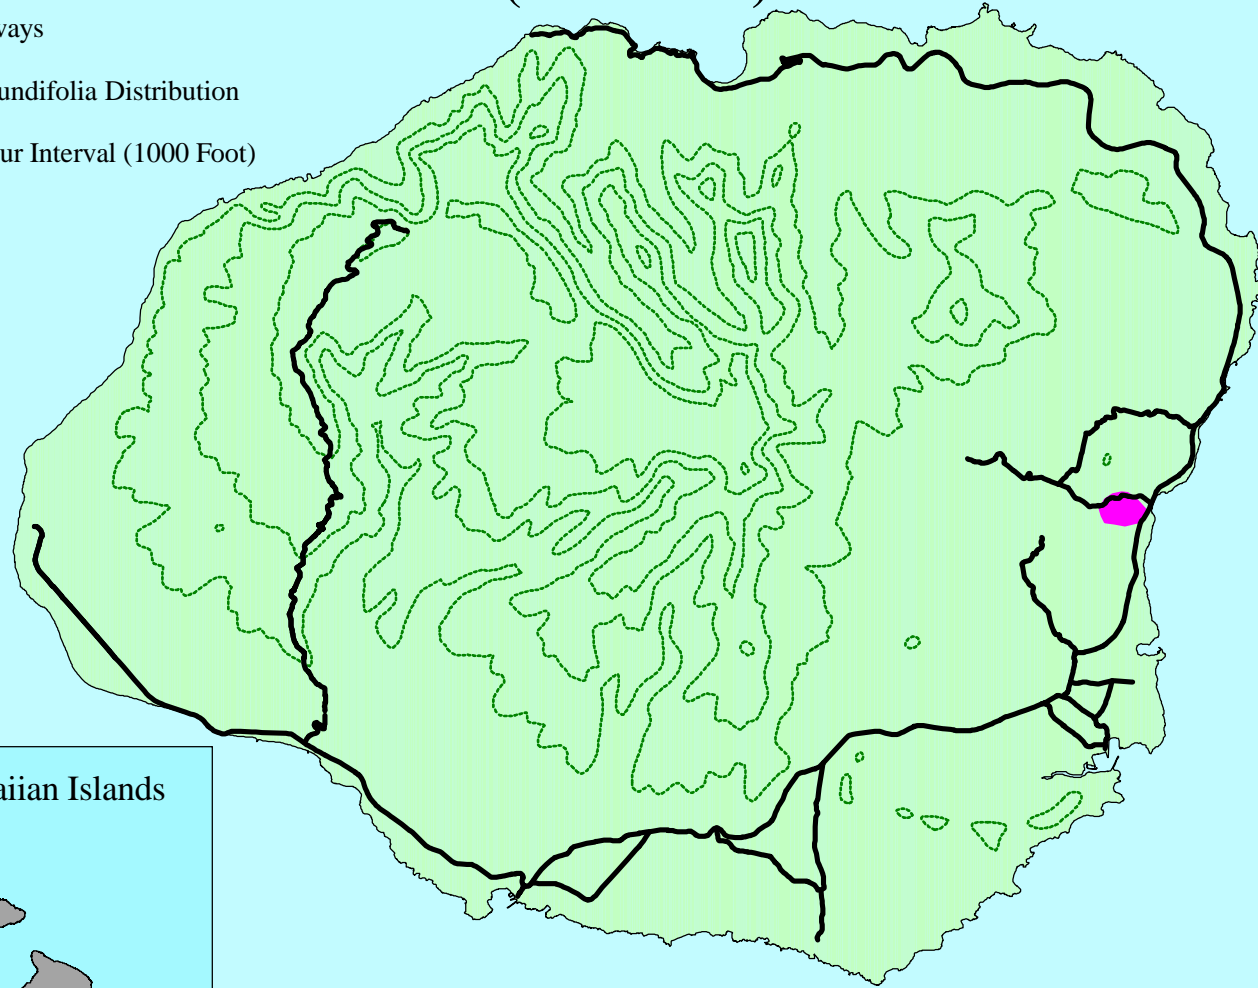

Dissotis rotundifolia Estimated Distribution on Kauai (Jan. 1996)

Prepared by the Hawaii
Ecosystems at Risk Project (11/96)