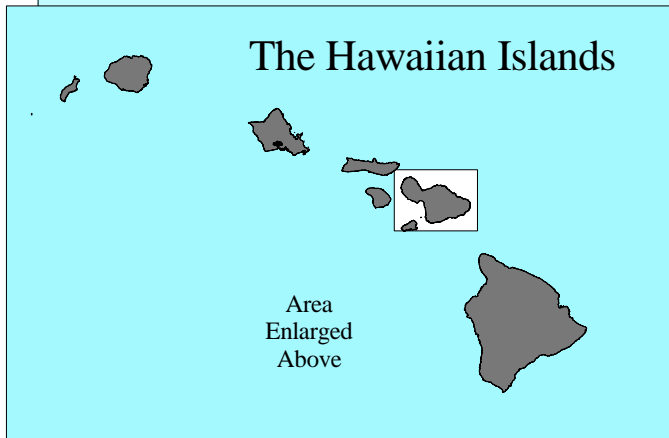

Cortaderia jubata Verified Distribution on Maui (Jan. 1997)

Prepared by the Hawaii
Ecosystems at Risk Project (01/97)