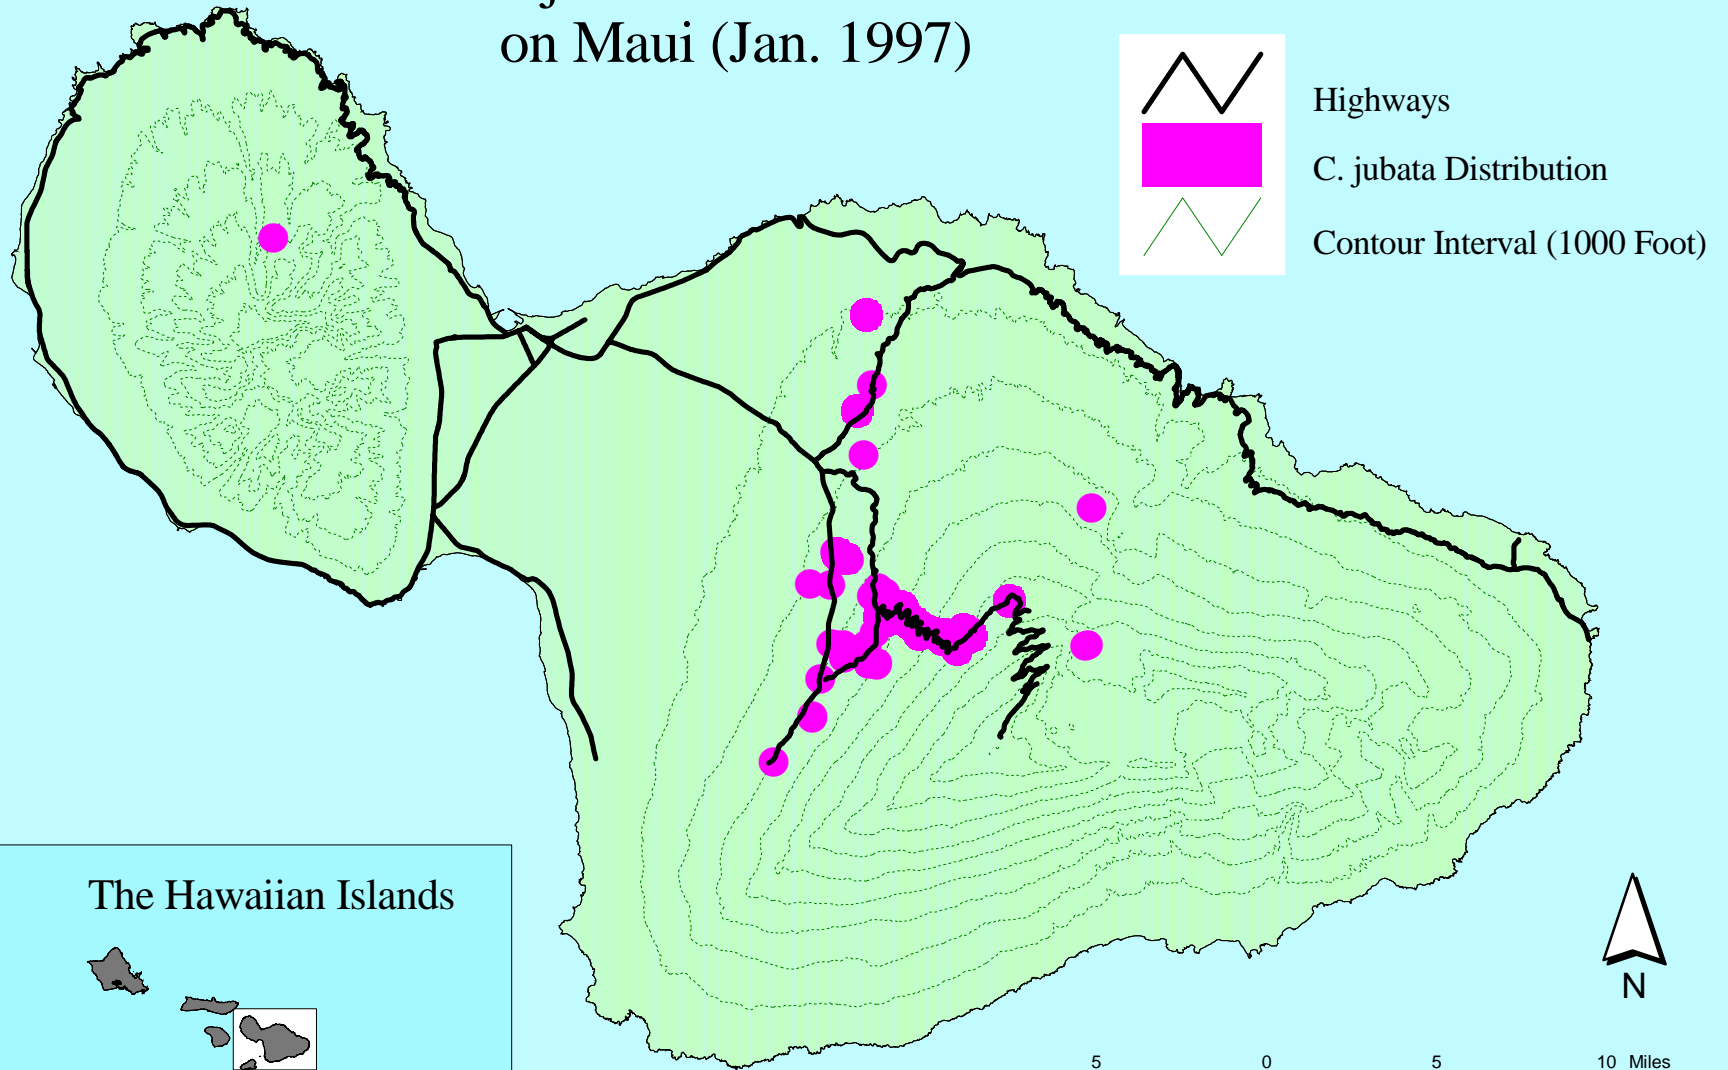

Cortaderia jubata Verified Distribution on Maui (Jan. 1997)

Prepared by the Hawaii
Ecosystems at Risk Project (01/97)