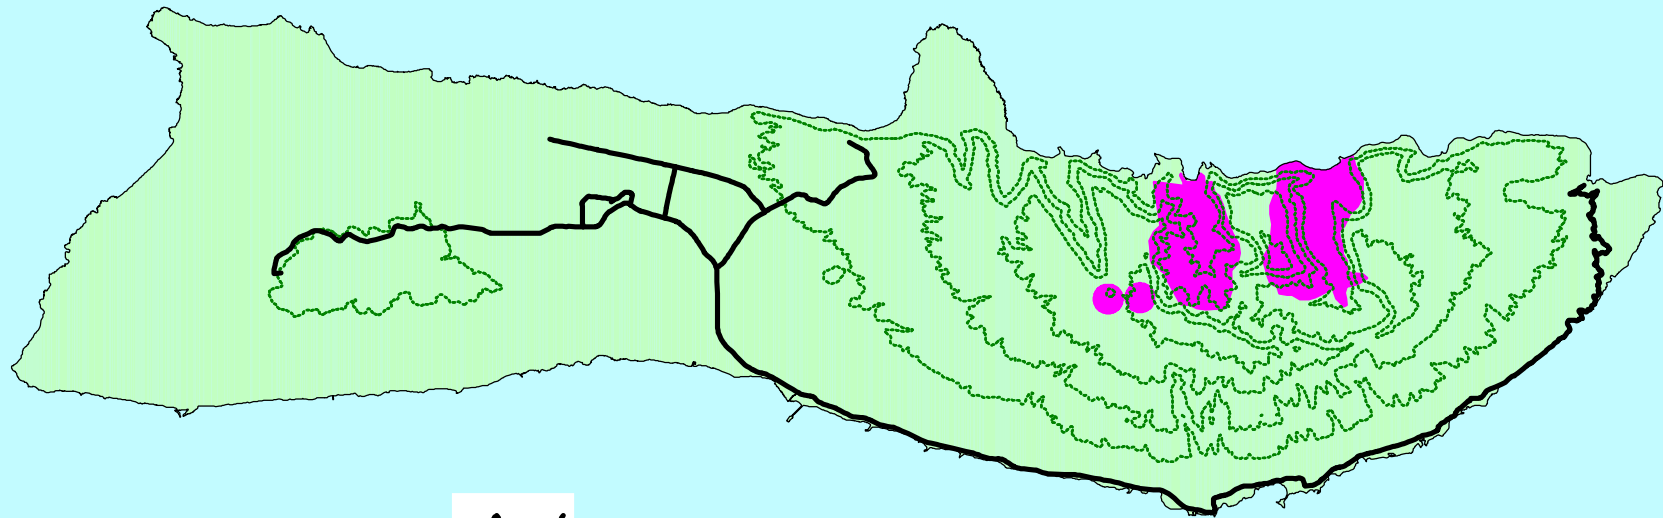

Clidemia hirta Estimated Distribution on Molokai (Jan. 1996)

Prepared by the Hawaii
Ecosystems at Risk Project (11/96)