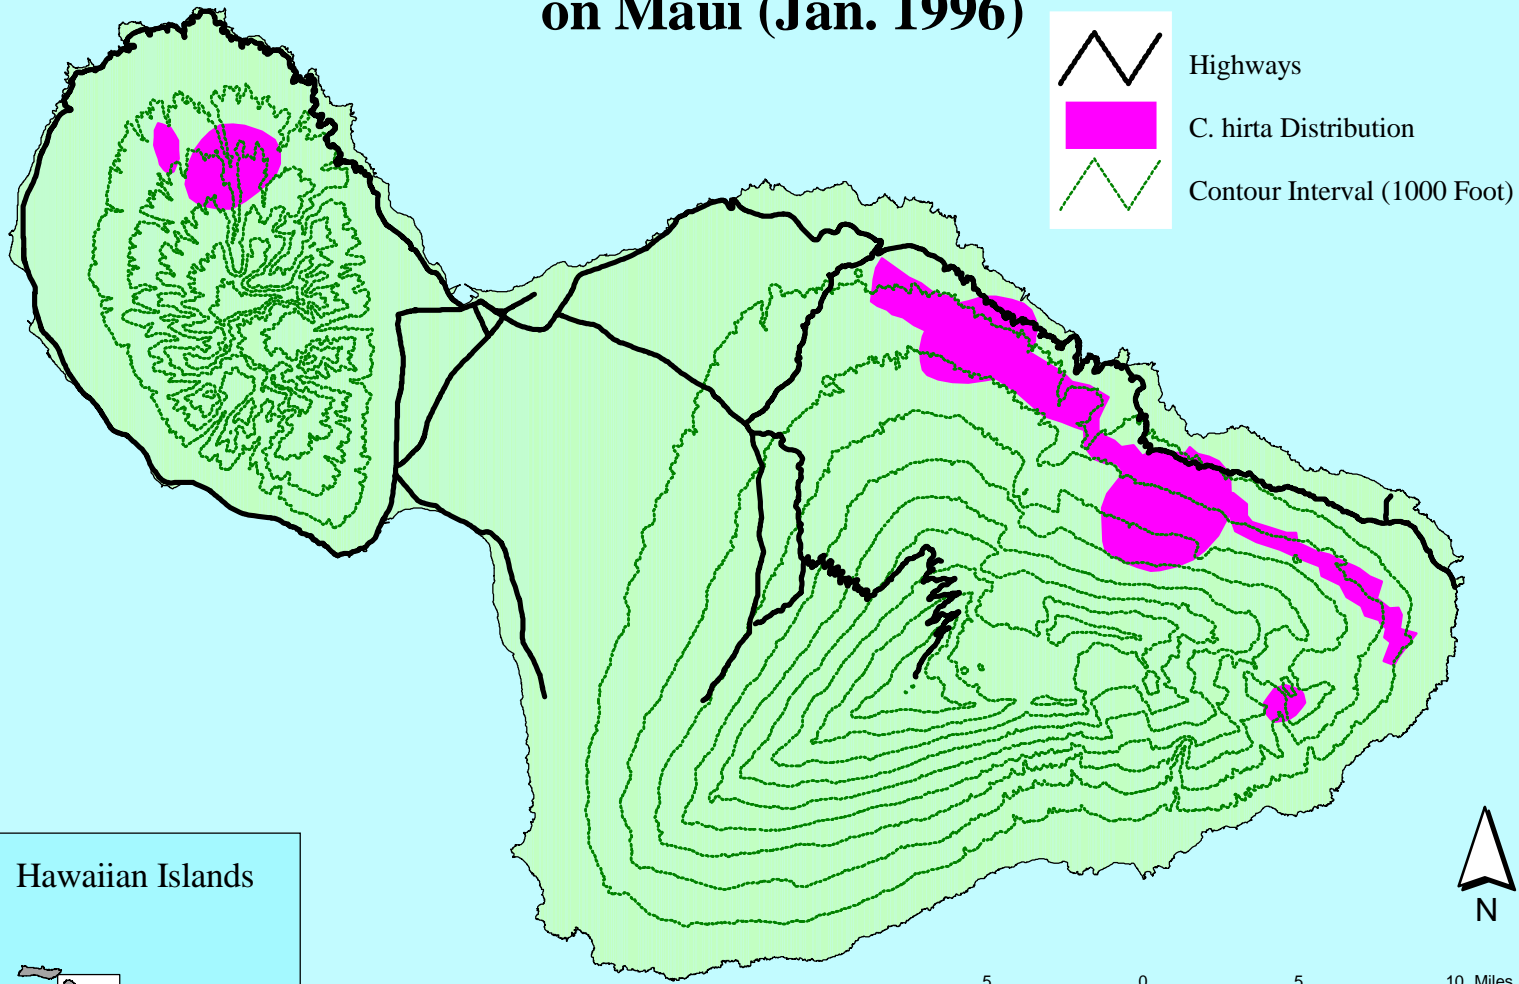

Clidemia hirta Estimated Distribution on Maui (Jan. 1996)

Prepared by the Hawaii
Ecosystems at Risk Project (11/96)