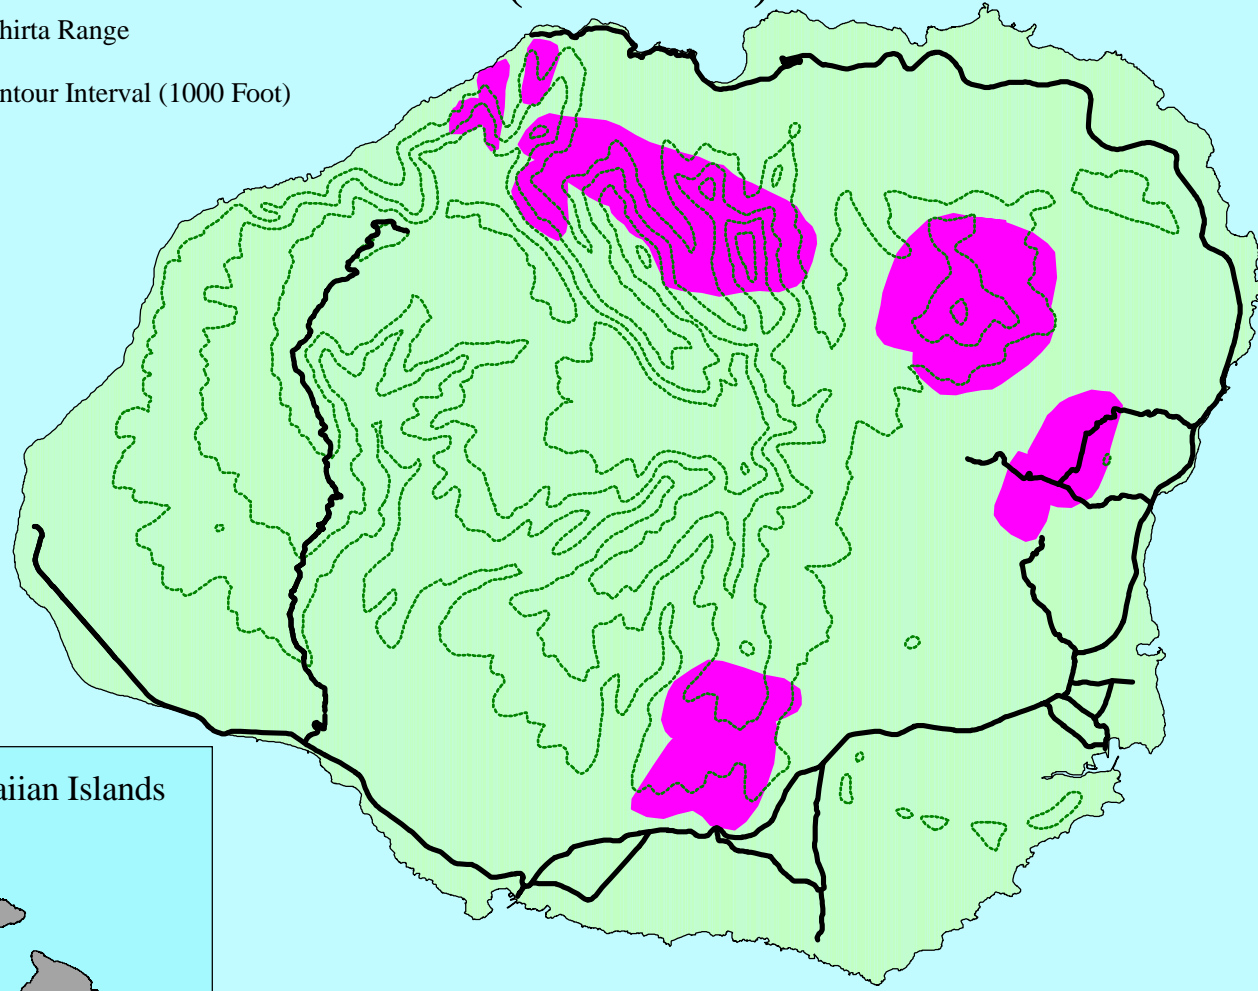

Clidemia hirta Estimated Range on Kauai (Jan. 1996)

-  Highways
-  C. hirta Range
-  Contour Interval (1000 Foot)

Prepared by the Hawaii
Ecosystems at Risk Project (11/96)