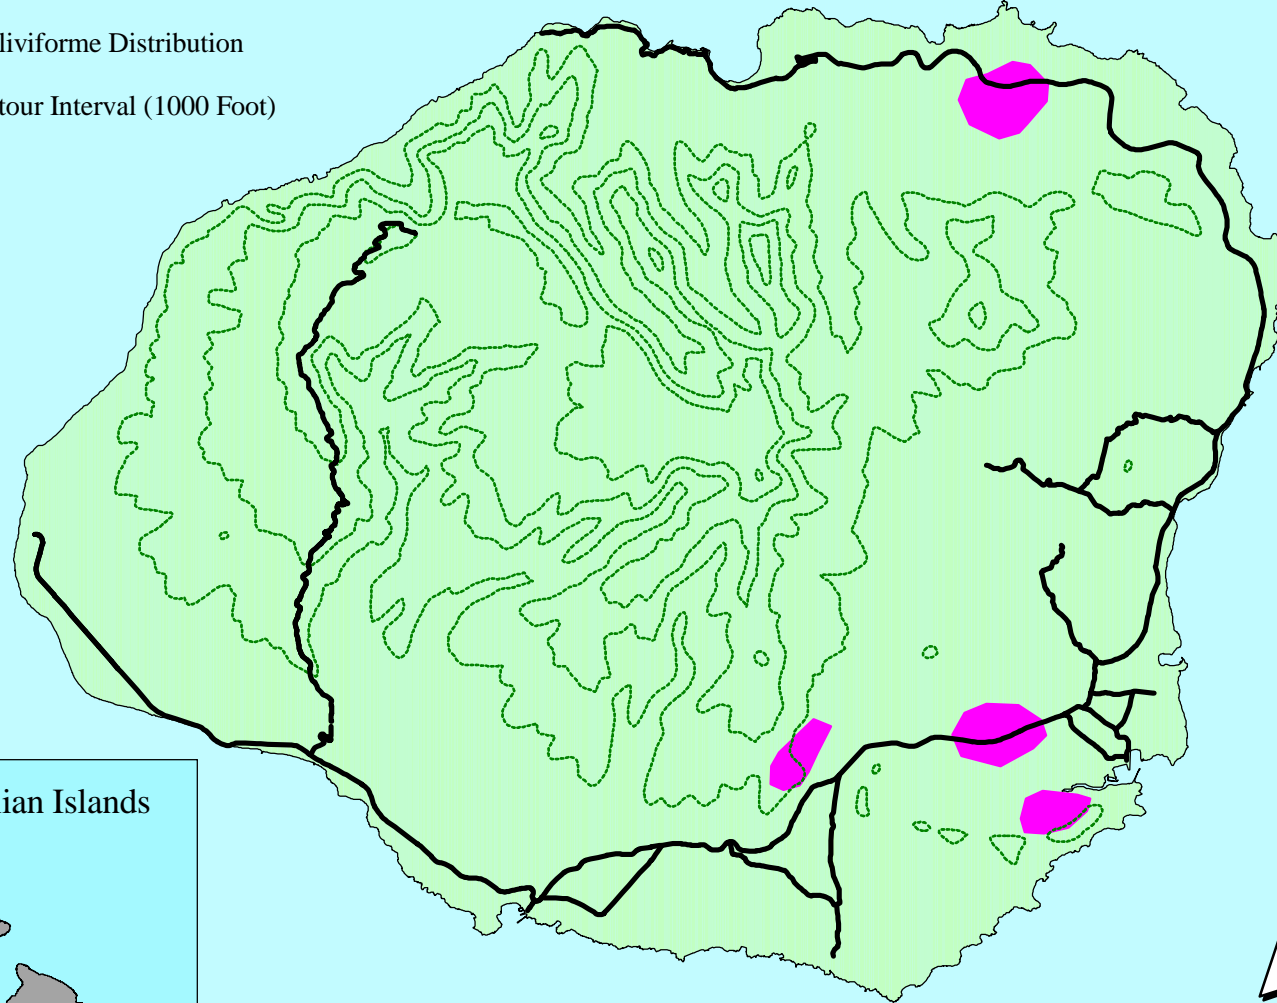

Chrysophyllum oliviforme Estimated Distribution on Kauai (Oct. 1995)

-  Highways
-  C. oliviforme Distribution
-  Contour Interval (1000 Foot)

Prepared by the Hawaii Ecosystems at Risk Project (11/96)