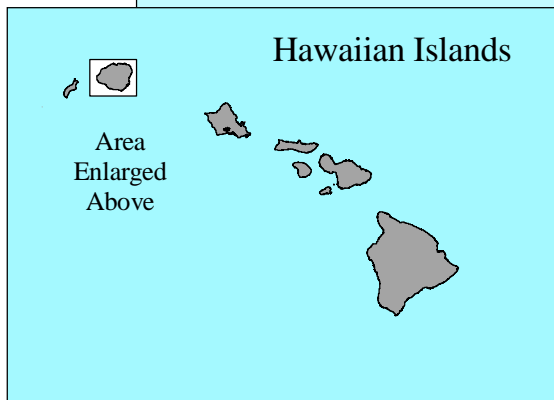

Chrysophyllum oliviforme Estimated Distribution on Kauai (Oct. 1995)

-  Highways
-  C. oliviforme Distribution
-  Contour Interval (1000 Foot)

Prepared by the Hawaii Ecosystems at Risk Project (11/96)