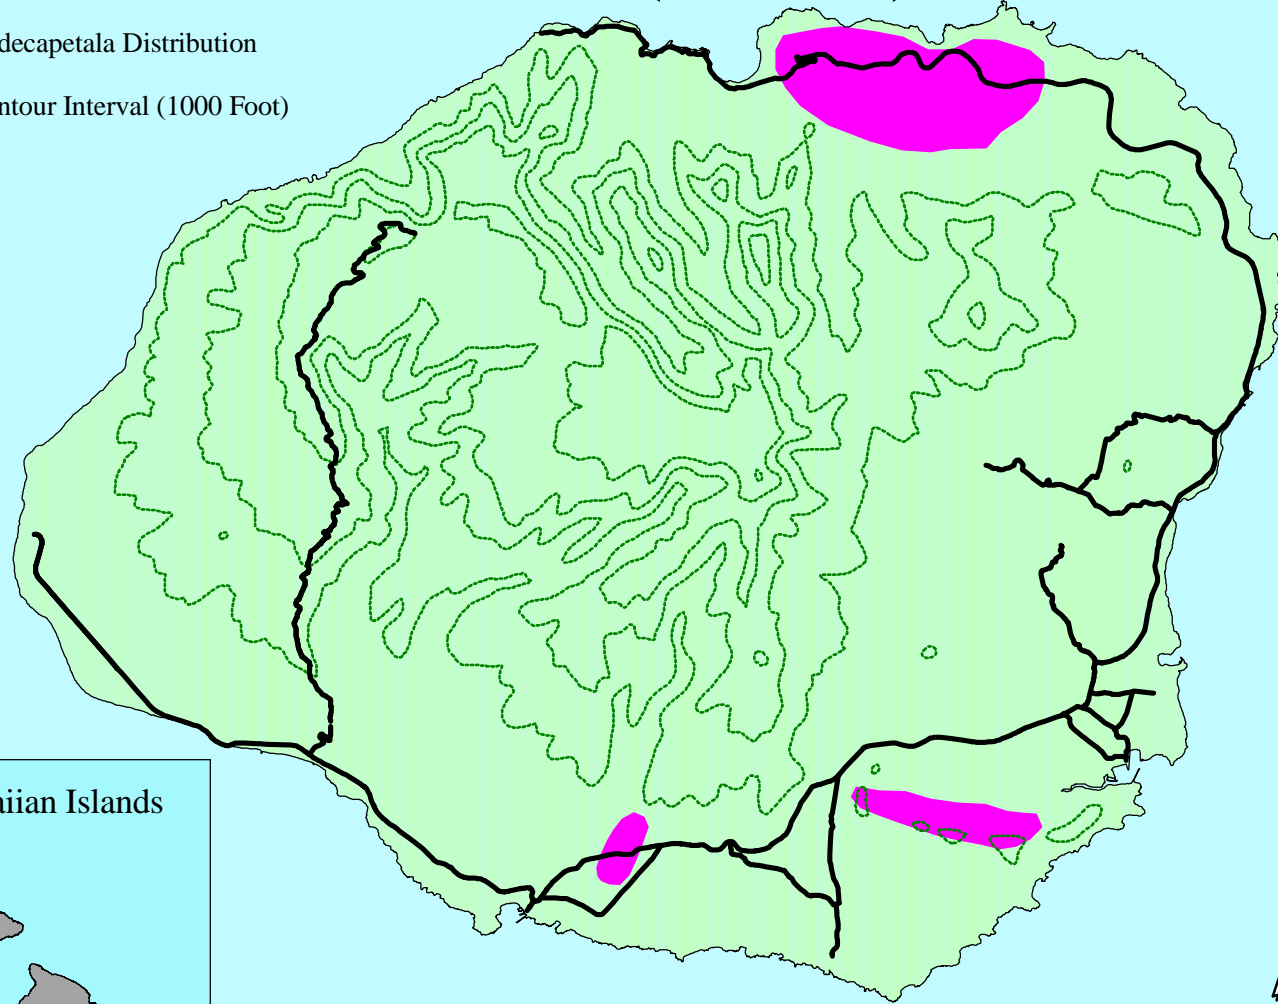

# Caesalpinia decapetala Estimated Distribution on Kauai (Oct. 1995)

-  Highways
-  C. decapetala Distribution
-  Contour Interval (1000 Foot)

Prepared by the Hawaii Ecosystems at Risk Project (11/96)