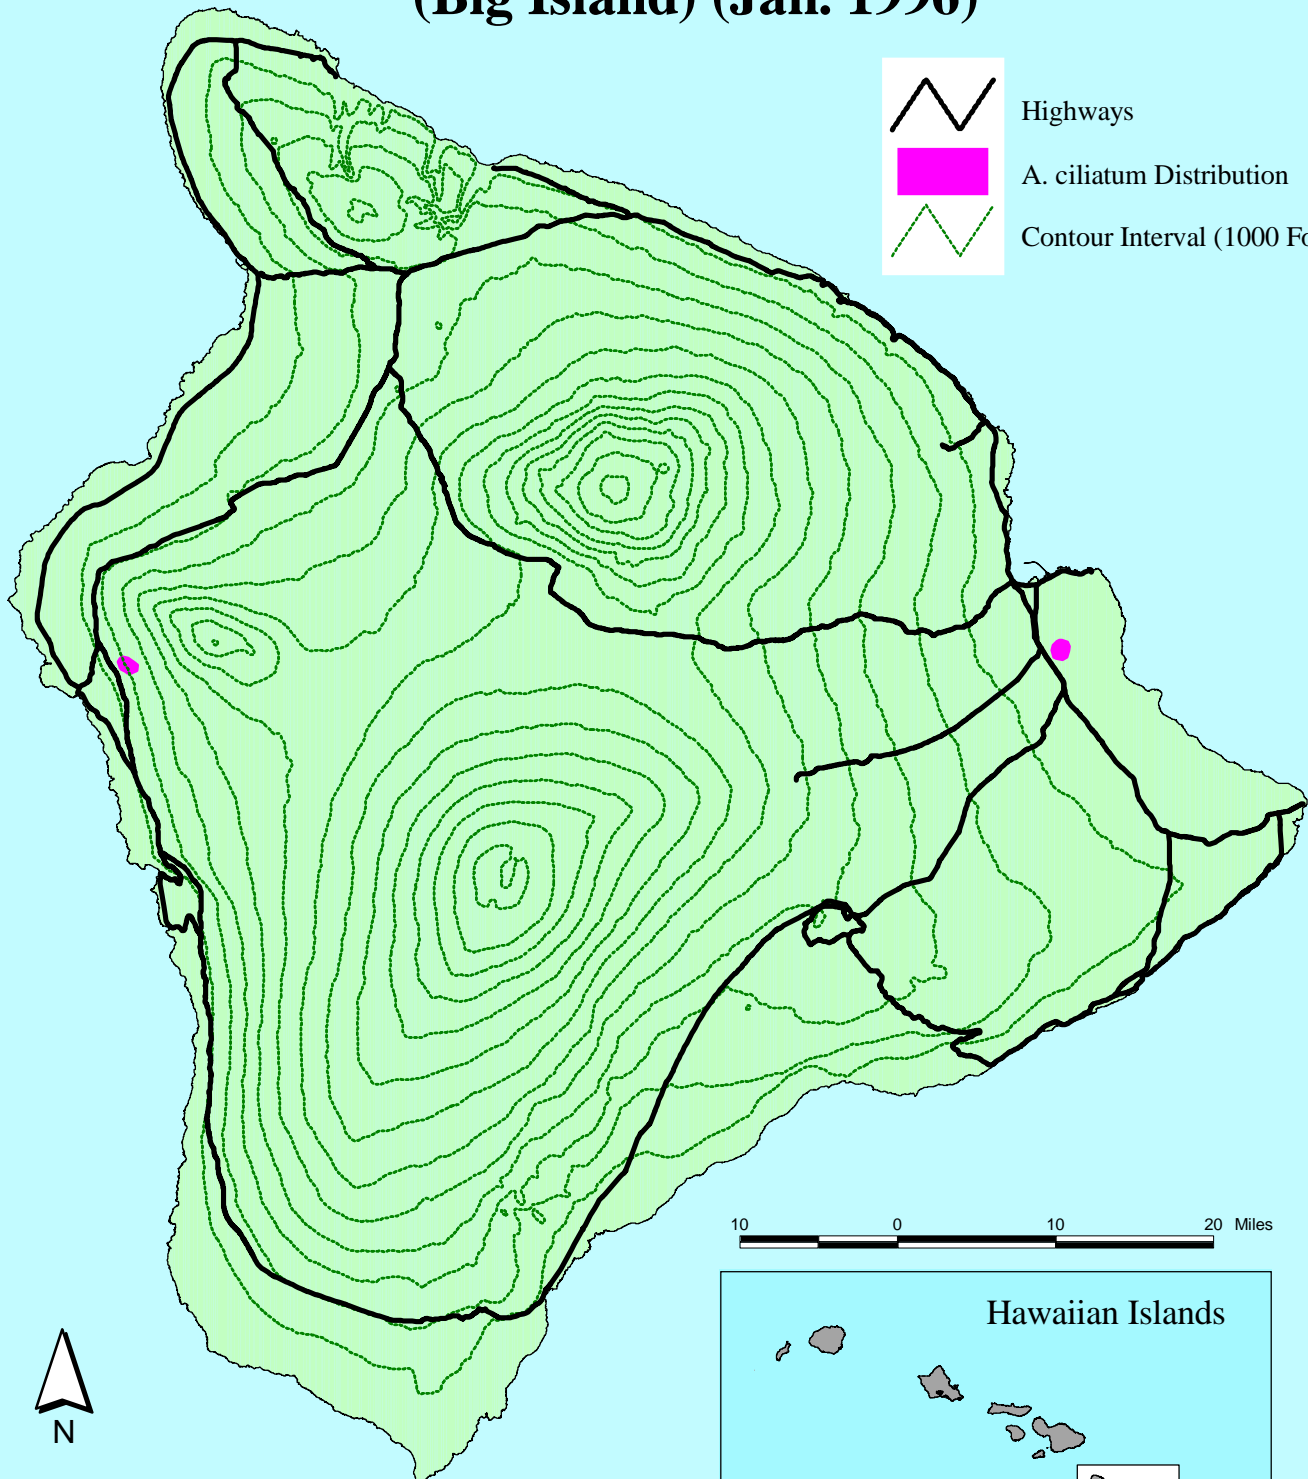

Arthrostepma ciliatum Estimated Distribution on Hawaii (Big Island) (Jan. 1996)

Prepared by the Hawaii
Ecosystems at Risk Project (11/96)