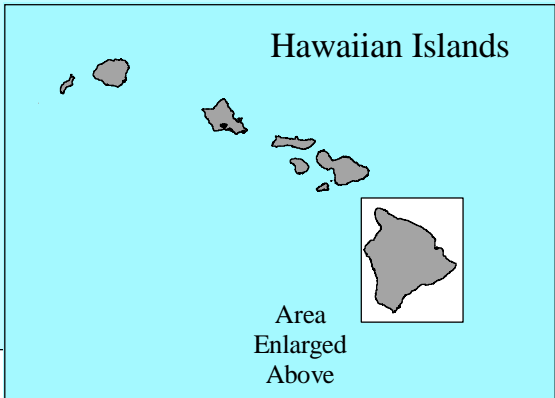

Arthrostepma ciliatum Estimated Distribution on Hawaii (Big Island) (Jan. 1996)

Prepared by the Hawaii
Ecosystems at Risk Project (11/96)