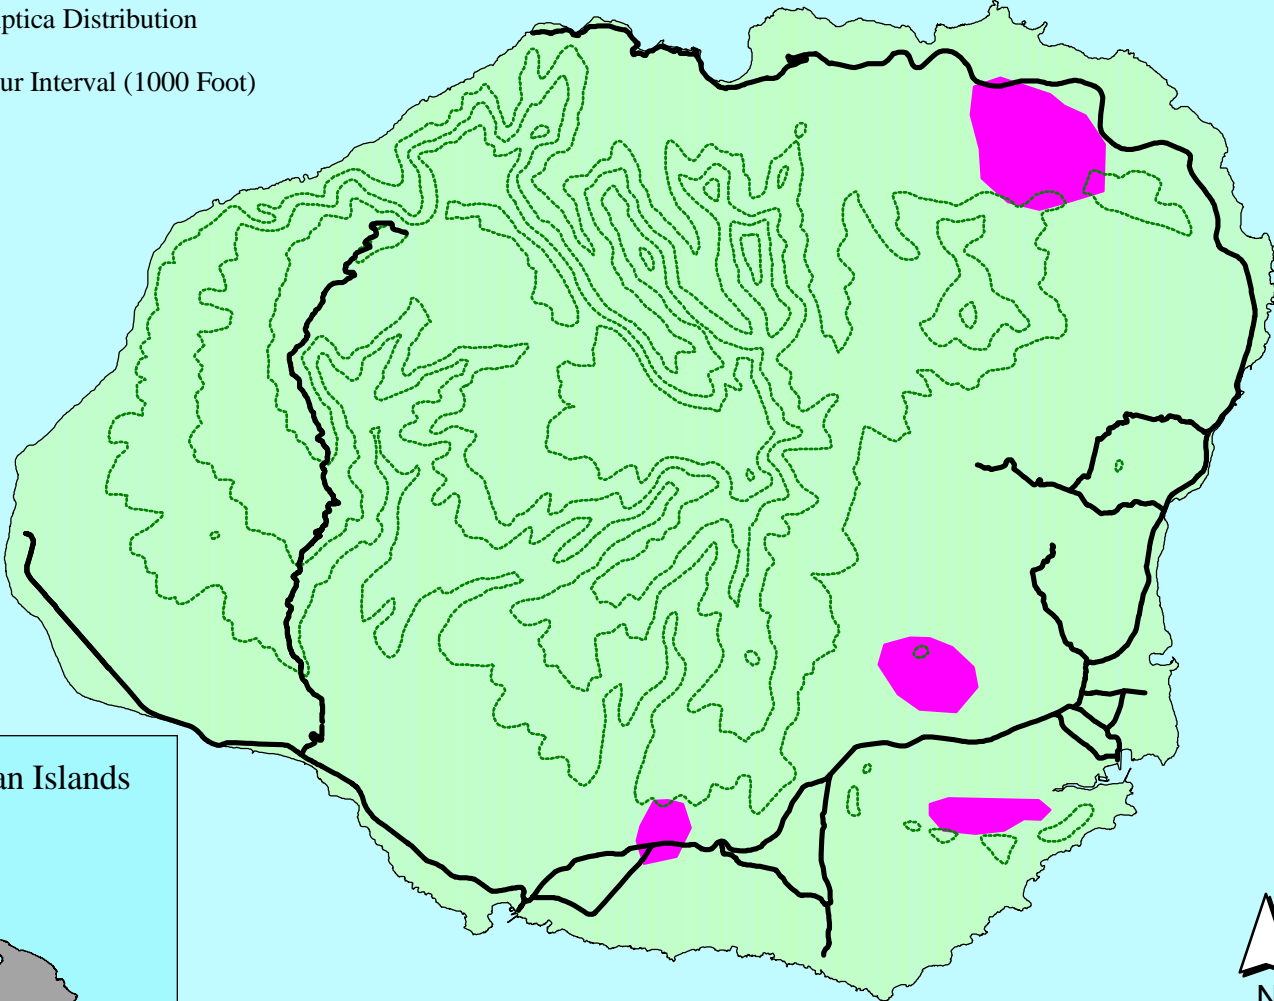

# *Ardisia elliptica* Estimated Distribution on Kauai (Oct. 1995)

Highways

*A. elliptica* Distribution

Contour Interval (1000 Foot)

Prepared by the Hawaii  
Ecosystems at Risk Project (11/96)